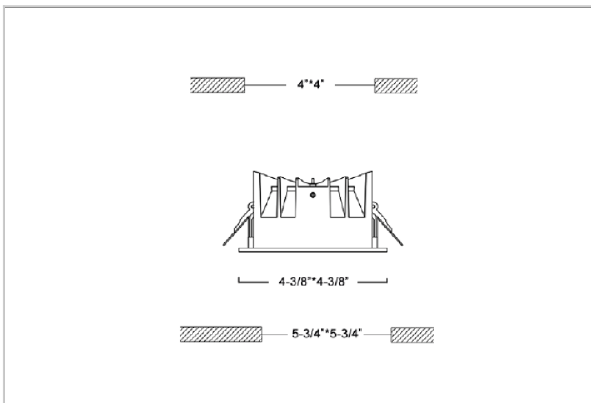

Flare Down Lights

ITEM SKU#: 662187493084

Product Code : IK-RFLAREDL-12W-27K-WH-90C-60D

Voltage	100 - 277 V AC, 50-60 Hz
Lumen Output	1080lm
Power	12W
Efficacy	90lm/w
CCT	2700K
CRI	>90
Beam Angle	60°
Light Distribution	Wide flood
LED Light Source	Osram SOLERIQ S 19
Start Time	Instant
Driver	Stand Alone (included)
Operating Position	Non - Swiveling Type
Dimming	On-Off / Triac / 0-10 V
Construction	Sqaure
Mounting Type	Recessed
Heads	Single Head
Finish	White
Height	2-3/8"
Diameter	4-3/8"x4-3/8"
Cut Out	4"x4"
Optics	Darklight Technology Black, Silver
Application Area	Outdoor Corridor, Bathroom, Eave.

Beam Spread (Option)

Wide Flood	60°
ft	Ø
3.0	3.15
9.0	9.45
15.0	15.75

Flare downlight is a square shaped fixture, that illuminates a store in the most effective manner without being obtrusive. The smart engineering of the luminaire with specular reflector & power grid/global connectors along with high voltage standing in-house LED driver makes it an ideal choice for lighting your stores.