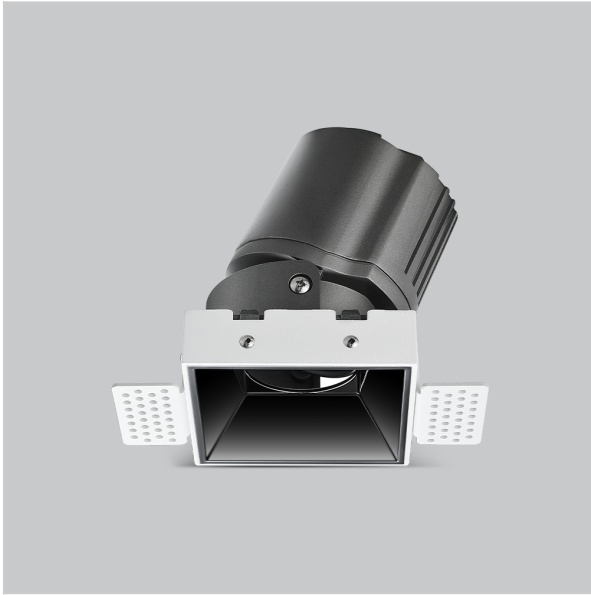

# Thiea Down Lights

ITEM SKU#: 662187500782

## Product Code : IK-RTHEIADL-15W-30K-WH-90C-60D

Voltage	100 - 277 V AC, 50-60 Hz
Lumen Output	1291.1lm
Power	15W
Efficacy	140lm/w
CCT	3000K
CRI	>90
Beam Angle	60°
Light Distribution	Wide flood
LED Type	COB
LED Light Source	Osram SOLERIQ S 19
Start Time	Instant
Driver	Stand Alone (included)
Operating Position	Non - Swiveling Type
Dimming	On-Off / Triac / 0-10 V
Construction	Sqaure
Mounting Type	Recessed
Heads	Single Head
Body Material	Aluminium Die cast
Finish	White
Length	3-3/4"
Height	5-1/8"
Cut Out	3-7/8"
Optics	Darklight Technology Black, Silver
Width (W)	3-3/4"
Application Area	Guest Room, Corridor, Restaurant, Meeting Room Club, Hall, Hotel Entrance

### Beam Spread (Options)

Spot	15°	Medium	24°	Flood	38°	Wide Flood	60°
ft	Ø	ft	Ø	ft	Ø	ft	Ø
3.0	0.72	3.0	1.41	3.0	2.03	3.0	3.15
9.0	2.15	9.0	4.22	9.0	6.09	9.0	9.45
15.0	3.58	15.0	7.04	15.0	10.15	15.0	15.75

Theia, a square LED downlight made of aluminum die cast with high quality powder coated luminaire housing and optimum heat sink. Specular reflector & power grid / global connectors available with isolated LED Driver using Ultra bright OSRAM COB.