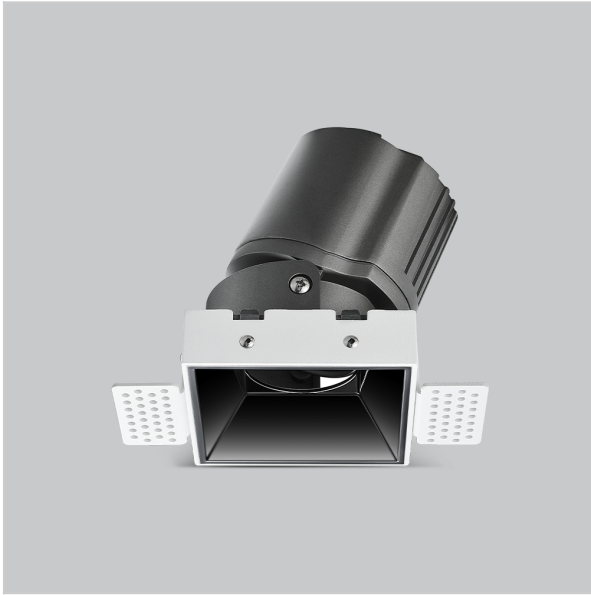

# Thiea Down Lights

ITEM SKU#: 662187500768

## Product Code : IK-RTHEIADL-15W-40K-WH-90C-38D

Voltage	100 - 277 V AC, 50-60 Hz
Lumen Output	1416.38lm
Power	15W
Efficacy	140lm/w
CCT	4000K
CRI	>90
Beam Angle	38°
Light Distribution	Flood
LED Type	COB
LED Light Source	Osram SOLERIQ S 19
Start Time	Instant
Driver	Stand Alone (included)
Operating Position	Non - Swiveling Type
Dimming	On-Off / Triac / 0-10 V
Construction	Sqaure
Mounting Type	Recessed
Heads	Single Head
Body Material	Aluminium Die cast
Finish	White
Length	3-3/4"
Height	5-1/8"
Cut Out	3-7/8"
Optics	Darklight Technology Black, Silver
Width (W)	3-3/4"
Application Area	Guest Room, Corridor, Restaurant, Meeting Room Club, Hall, Hotel Entrance

### Beam Spread (Options)

Spot	15°	Medium	24°	Flood	38°	Wide Flood	60°
ft	Ø	ft	Ø	ft	Ø	ft	Ø
3.0	0.72	3.0	1.41	3.0	2.03	3.0	3.15
9.0	2.15	9.0	4.22	9.0	6.09	9.0	9.45
15.0	3.58	15.0	7.04	15.0	10.15	15.0	15.75

Theia, a square LED downlight made of aluminum die cast with high quality powder coated luminaire housing and optimum heat sink. Specular reflector & power grid / global connectors available with isolated LED Driver using Ultra bright OSRAM COB.