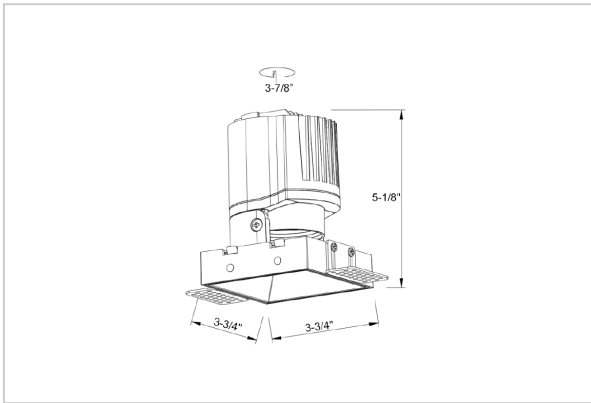

## Product Code : IK-RTHEIADL-15W-40K-WH-90C-38D

Voltage	100 - 277 V AC, 50-60 Hz
Lumen Output	1416.38lm
Power	15W
Efficacy	140lm/w
CCT	4000K
CRI	>90
Beam Angle	38°
Light Distribution	Flood
LED Type	COB
LED Light Source	Osram SOLERIQ S 19
Start Time	Instant
Driver	Stand Alone (included)
Operating Position	Non - Swiveling Type
Dimming	On-Off / Triac / 0-10 V
Construction	Sqaure
Mounting Type	Recessed
Heads	Single Head
Body Material	Aluminium Die cast
Finish	White
Length	3-3/4"
Height	5-1/8"
Cut Out	3-7/8"
Optics	Darklight Technology Black, Silver
Width (W)	3-3/4"
Application Area	Guest Room, Corridor, Restaurant, Meeting Room Club, Hall, Hotel Entrance

### Beam Spread (Options)

Spot	15°	Medium	24°	Flood	38°	Wide Flood	60°
ft	Ø	ft	Ø	ft	Ø	ft	Ø
3.0	0.72	3.0	1.41	3.0	2.03	3.0	3.15
9.0	2.15	9.0	4.22	9.0	6.09	9.0	9.45
15.0	3.58	15.0	7.04	15.0	10.15	15.0	15.75