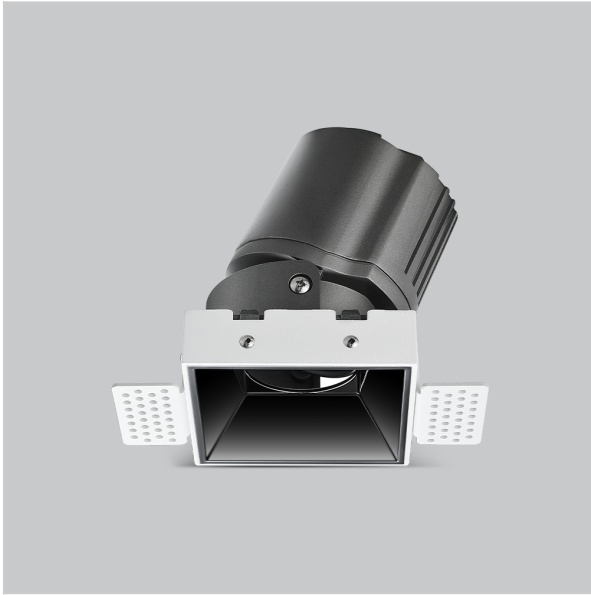

# Thiea Down Lights

ITEM SKU#: 662187500744

## Product Code : IK-RTHEIADL-15W-30K-WH-90C-38D

Voltage	100 - 277 V AC, 50-60 Hz
Lumen Output	1284.7lm
Power	15W
Efficacy	140lm/w
CCT	3000K
CRI	>90
Beam Angle	38°
Light Distribution	Flood
LED Type	COB
LED Light Source	Osram SOLERIQ S 19
Start Time	Instant
Driver	Stand Alone (included)
Operating Position	Non - Swiveling Type
Dimming	On-Off / Triac / 0-10 V
Construction	Sqaure
Mounting Type	Recessed
Heads	Single Head
Body Material	Aluminium Die cast
Finish	White
Length	3-3/4"
Height	5-1/8"
Cut Out	3-7/8"
Optics	Darklight Technology Black, Silver
Width (W)	3-3/4"
Application Area	Guest Room, Corridor, Restaurant, Meeting Room Club, Hall, Hotel Entrance

### Beam Spread (Options)

Spot	15°	Medium	24°	Flood	38°	Wide Flood	60°
ft	Ø	ft	Ø	ft	Ø	ft	Ø
3.0	0.72	3.0	1.41	3.0	2.03	3.0	3.15
9.0	2.15	9.0	4.22	9.0	6.09	9.0	9.45
15.0	3.58	15.0	7.04	15.0	10.15	15.0	15.75

Theia, a square LED downlight made of aluminum die cast with high quality powder coated luminaire housing and optimum heat sink. Specular reflector & power grid / global connectors available with isolated LED Driver using Ultra bright OSRAM COB.