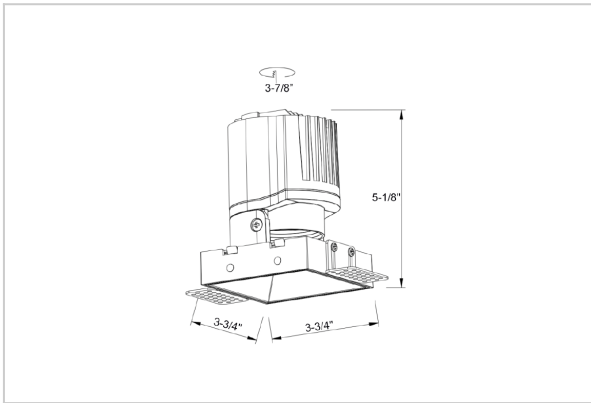

Thiea Down Lights

ITEM SKU#: 662187500713

Product Code : IK-RTHEIADL-15W-35K-WH-90C-24D

Voltage	100 - 277 V AC, 50-60 Hz
Lumen Output	1408.57lm
Power	15W
Efficacy	140lm/w
CCT	3500K
CRI	>90
Beam Angle	24°
Light Distribution	Medium
LED Type	COB
LED Light Source	Osram SOLERIQ S 19
Start Time	Instant
Driver	Stand Alone (included)
Operating Position	Non - Swiveling Type
Dimming	On-Off / Triac / 0-10 V
Construction	Sqaure
Mounting Type	Recessed
Heads	Single Head
Body Material	Aluminium Die cast
Finish	White
Length	3-3/4"
Height	5-1/8"
Cut Out	3-7/8"
Optics	Darklight Technology Black, Silver
Width (W)	3-3/4"
Application Area	Guest Room, Corridor, Restaurant, Meeting Room Club, Hall, Hotel Entrance

Beam Spread (Options)

Spot	15°	Medium	24°	Flood	38°	Wide Flood	60°
ft	Ø	ft	Ø	ft	Ø	ft	Ø
3.0	0.72	3.0	1.41	3.0	2.03	3.0	3.15
9.0	2.15	9.0	4.22	9.0	6.09	9.0	9.45
15.0	3.58	15.0	7.04	15.0	10.15	15.0	15.75

Theia, a square LED downlight made of aluminum die cast with high quality powder coated luminaire housing and optimum heat sink. Specular reflector & power grid / global connectors available with isolated LED Driver using Ultra bright OSRAM COB.