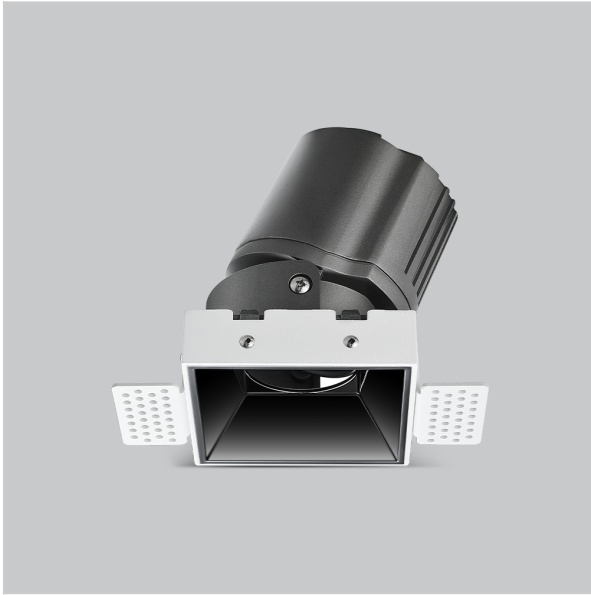

# Thiea Down Lights

ITEM SKU#: 662187500713

## Product Code : IK-RTHEIADL-15W-35K-WH-90C-24D

Voltage	100 - 277 V AC, 50-60 Hz
Lumen Output	1408.57lm
Power	15W
Efficacy	140lm/w
CCT	3500K
CRI	>90
Beam Angle	24°
Light Distribution	Medium
LED Type	COB
LED Light Source	Osram SOLERIQ S 19
Start Time	Instant
Driver	Stand Alone (included)
Operating Position	Non - Swiveling Type
Dimming	On-Off / Triac / 0-10 V
Construction	Sqaure
Mounting Type	Recessed
Heads	Single Head
Body Material	Aluminium Die cast
Finish	White
Length	3-3/4"
Height	5-1/8"
Cut Out	3-7/8"
Optics	Darklight Technology Black, Silver
Width (W)	3-3/4"
Application Area	Guest Room, Corridor, Restaurant, Meeting Room Club, Hall, Hotel Entrance

### Beam Spread (Options)

Spot	15°	Medium	24°	Flood	38°	Wide Flood	60°
ft	Ø	ft	Ø	ft	Ø	ft	Ø
3.0	0.72	3.0	1.41	3.0	2.03	3.0	3.15
9.0	2.15	9.0	4.22	9.0	6.09	9.0	9.45
15.0	3.58	15.0	7.04	15.0	10.15	15.0	15.75

Theia, a square LED downlight made of aluminum die cast with high quality powder coated luminaire housing and optimum heat sink. Specular reflector & power grid / global connectors available with isolated LED Driver using Ultra bright OSRAM COB.