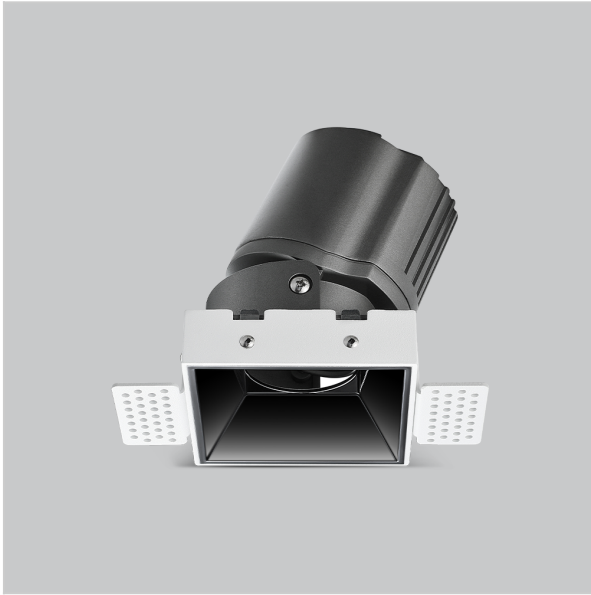

Thiea Down Lights

ITEM SKU#: 662187500713

Product Code : IK-RTHEIADL-15W-35K-WH-90C-24D

Voltage	100 - 277 V AC, 50-60 Hz
Lumen Output	1408.57lm
Power	15W
Efficacy	140lm/w
CCT	3500K
CRI	>90
Beam Angle	24°
Light Distribution	Medium
LED Type	COB
LED Light Source	Osram SOLERIQ S 19
Start Time	Instant
Driver	Stand Alone (included)
Operating Position	Non - Swiveling Type
Dimming	On-Off / Triac / 0-10 V
Construction	Sqaure
Mounting Type	Recessed
Heads	Single Head
Body Material	Aluminium Die cast
Finish	White
Length	3-3/4"
Height	5-1/8"
Cut Out	3-7/8"
Optics	Darklight Technology Black, Silver
Width (W)	3-3/4"
Application Area	Guest Room, Corridor, Restaurant, Meeting Room Club, Hall, Hotel Entrance

Beam Spread (Options)

Spot	15°	Medium	24°	Flood	38°	Wide Flood	60°
ft	Ø	ft	Ø	ft	Ø	ft	Ø
3.0	0.72	3.0	1.41	3.0	2.03	3.0	3.15
9.0	2.15	9.0	4.22	9.0	6.09	9.0	9.45
15.0	3.58	15.0	7.04	15.0	10.15	15.0	15.75

Theia, a square LED downlight made of aluminum die cast with high quality powder coated luminaire housing and optimum heat sink. Specular reflector & power grid / global connectors available with isolated LED Driver using Ultra bright OSRAM COB.