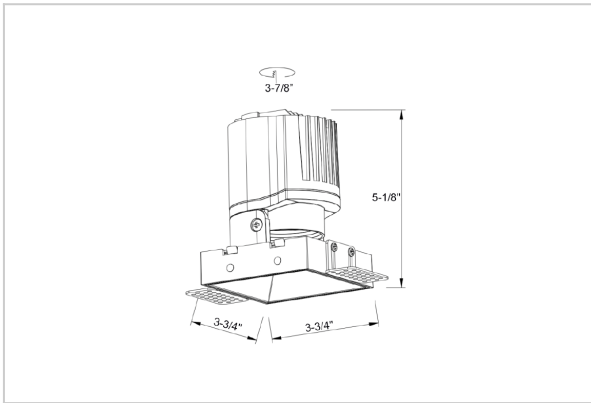

Thiea Down Lights

ITEM SKU#: 662187500690

Product Code : IK-RTHEIADL-15W-27K-WH-90C-24D

Voltage	100 - 277 V AC, 50-60 Hz
Lumen Output	1277.61lm
Power	15W
Efficacy	140lm/w
CCT	2700K
CRI	>90
Beam Angle	24°
Light Distribution	Medium
LED Type	COB
LED Light Source	Osram SOLERIQ S 19
Start Time	Instant
Driver	Stand Alone (included)
Operating Position	Non - Swiveling Type
Dimming	On-Off / Triac / 0-10 V
Construction	Sqaure
Mounting Type	Recessed
Heads	Single Head
Body Material	Aluminium Die cast
Finish	White
Length	3-3/4"
Height	5-1/8"
Cut Out	3-7/8"
Optics	Darklight Technology Black, Silver
Width (W)	3-3/4"
Application Area	Guest Room, Corridor, Restaurant, Meeting Room Club, Hall, Hotel Entrance

Beam Spread (Options)

Spot	15°	Medium	24°	Flood	38°	Wide Flood	60°
ft	Ø	ft	Ø	ft	Ø	ft	Ø
3.0	0.72	3.0	1.41	3.0	2.03	3.0	3.15
9.0	2.15	9.0	4.22	9.0	6.09	9.0	9.45
15.0	3.58	15.0	7.04	15.0	10.15	15.0	15.75

Theia, a square LED downlight made of aluminum die cast with high quality powder coated luminaire housing and optimum heat sink. Specular reflector & power grid/global connectors available with isolated LED Driver using Ultra bright OSRAM COB.