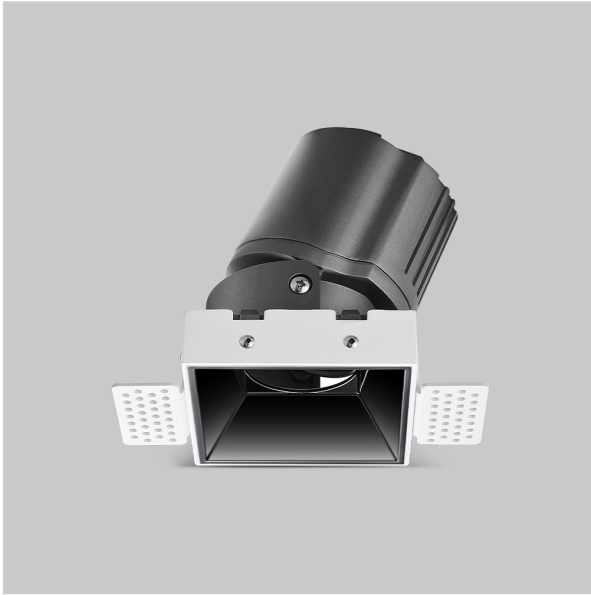

Thiea Down Lights

ITEM SKU#: 662187500690

Product Code : IK-RTHEIADL-15W-27K-WH-90C-24D

Voltage	100 - 277 V AC, 50-60 Hz
Lumen Output	1277.61lm
Power	15W
Efficacy	140lm/w
CCT	2700K
CRI	>90
Beam Angle	24°
Light Distribution	Medium
LED Type	COB
LED Light Source	Osram SOLERIQ S 19
Start Time	Instant
Driver	Stand Alone (included)
Operating Position	Non - Swiveling Type
Dimming	On-Off / Triac / 0-10 V
Construction	Sqaure
Mounting Type	Recessed
Heads	Single Head
Body Material	Aluminium Die cast
Finish	White
Length	3-3/4"
Height	5-1/8"
Cut Out	3-7/8"
Optics	Darklight Technology Black, Silver
Width (W)	3-3/4"
Application Area	Guest Room, Corridor, Restaurant, Meeting Room Club, Hall, Hotel Entrance

Beam Spread (Options)

Spot	15°	Medium	24°	Flood	38°	Wide Flood	60°
ft	Ø	ft	Ø	ft	Ø	ft	Ø
3.0	0.72	3.0	1.41	3.0	2.03	3.0	3.15
9.0	2.15	9.0	4.22	9.0	6.09	9.0	9.45
15.0	3.58	15.0	7.04	15.0	10.15	15.0	15.75

Theia, a square LED downlight made of aluminum die cast with high quality powder coated luminaire housing and optimum heat sink. Specular reflector & power grid/global connectors available with isolated LED Driver using Ultra bright OSRAM COB.