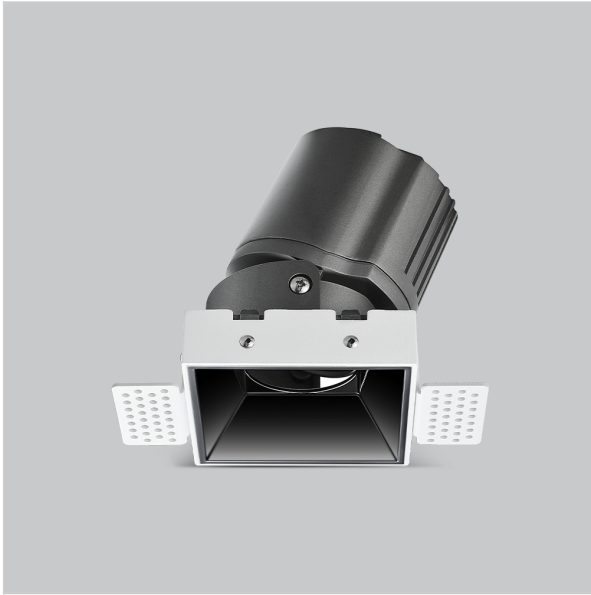

Thiea Down Lights

ITEM SKU#: 662187500683

Product Code : IK-RTHEIADL-15W-40K-WH-90C-15D

Voltage	100 - 277 V AC, 50-60 Hz
Lumen Output	1447.03lm
Power	15W
Efficacy	140lm/w
CCT	4000K
CRI	>90
Beam Angle	15°
Light Distribution	Spot
LED Type	COB
LED Light Source	Osram SOLERIQ S 19
Start Time	Instant
Driver	Stand Alone (included)
Operating Position	Non - Swiveling Type
Dimming	On-Off / Triac / 0-10 V
Construction	Sqaure
Mounting Type	Recessed
Heads	Single Head
Body Material	Aluminium Die cast
Finish	White
Length	3-3/4"
Height	5-1/8"
Cut Out	3-7/8"
Optics	Darklight Technology Black, Silver
Width (W)	3-3/4"
Application Area	Guest Room, Corridor, Restaurant, Meeting Room Club, Hall, Hotel Entrance

Beam Spread (Options)

Spot 15°		Medium 24°		Flood 38°		Wide Flood 60°	
ft	Ø	ft	Ø	ft	Ø	ft	Ø
3.0	0.72	3.0	1.41	3.0	2.03	3.0	3.15
9.0	2.15	9.0	4.22	9.0	6.09	9.0	9.45
15.0	3.58	15.0	7.04	15.0	10.15	15.0	15.75

Theia, a square LED downlight made of aluminum die cast with high quality powder coated luminaire housing and optimum heat sink. Specular reflector & power grid / global connectors available with isolated LED Driver using Ultra bright OSRAM COB.