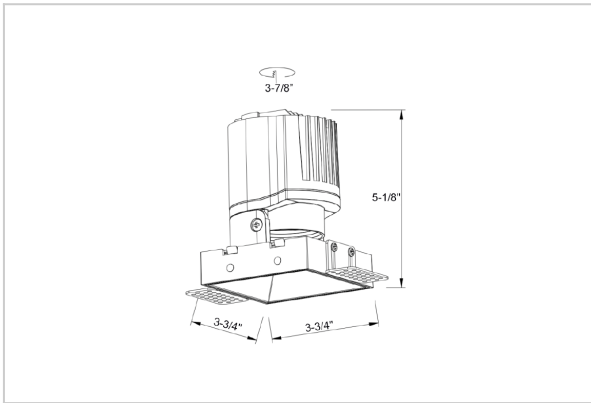

Thiea Down Lights

ITEM SKU#: 662187500683

Product Code : IK-RTHEIADL-15W-40K-WH-90C-15D

Voltage	100 - 277 V AC, 50-60 Hz
Lumen Output	1447.03lm
Power	15W
Efficacy	140lm/w
CCT	4000K
CRI	>90
Beam Angle	15°
Light Distribution	Spot
LED Type	COB
LED Light Source	Osram SOLERIQ S 19
Start Time	Instant
Driver	Stand Alone (included)
Operating Position	Non - Swiveling Type
Dimming	On-Off / Triac / 0-10 V
Construction	Sqaure
Mounting Type	Recessed
Heads	Single Head
Body Material	Aluminium Die cast
Finish	White
Length	3-3/4"
Height	5-1/8"
Cut Out	3-7/8"
Optics	Darklight Technology Black, Silver
Width (W)	3-3/4"
Application Area	Guest Room, Corridor, Restaurant, Meeting Room Club, Hall, Hotel Entrance

Beam Spread (Options)

Spot 15°		Medium 24°		Flood 38°		Wide Flood 60°	
ft	Ø	ft	Ø	ft	Ø	ft	Ø
3.0	0.72	3.0	1.41	3.0	2.03	3.0	3.15
9.0	2.15	9.0	4.22	9.0	6.09	9.0	9.45
15.0	3.58	15.0	7.04	15.0	10.15	15.0	15.75