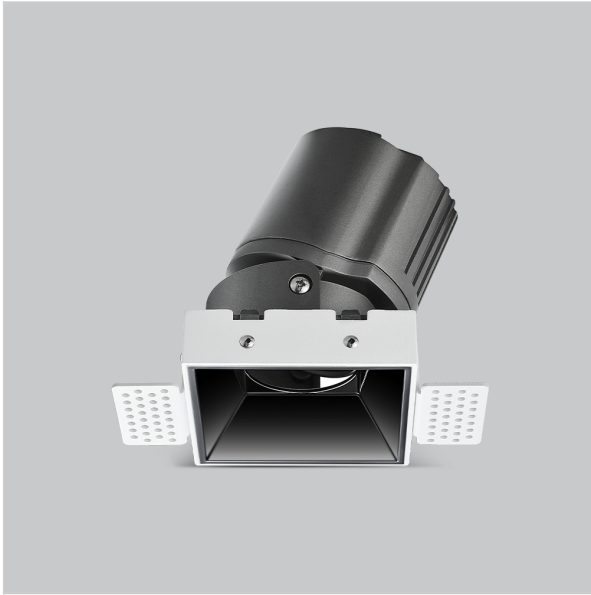

Thiea Down Lights

ITEM SKU#: 662187500676

Product Code : IK-RTHEIADL-15W-35K-WH-90C-15D

Voltage	100 - 277 V AC, 50-60 Hz
Lumen Output	1378.12lm
Power	15W
Efficacy	140lm/w
CCT	3500K
CRI	>90
Beam Angle	15°
Light Distribution	Spot
LED Type	COB
LED Light Source	Osram SOLERIQ S 19
Start Time	Instant
Driver	Stand Alone (included)
Operating Position	Non - Swiveling Type
Dimming	On-Off / Triac / 0-10 V
Construction	Sqaure
Mounting Type	Recessed
Heads	Single Head
Body Material	Aluminium Die cast
Finish	White
Length	3-3/4"
Height	5-1/8"
Cut Out	3-7/8"
Optics	Darklight Technology Black, Silver
Width (W)	3-3/4"
Application Area	Guest Room, Corridor, Restaurant, Meeting Room Club, Hall, Hotel Entrance

Beam Spread (Options)

Spot 15°		Medium 24°		Flood 38°		Wide Flood 60°	
ft	Ø	ft	Ø	ft	Ø	ft	Ø
3.0	0.72	3.0	1.41	3.0	2.03	3.0	3.15
9.0	2.15	9.0	4.22	9.0	6.09	9.0	9.45
15.0	3.58	15.0	7.04	15.0	10.15	15.0	15.75

Theia, a square LED downlight made of aluminum die cast with high quality powder coated luminaire housing and optimum heat sink. Specular reflector & power grid / global connectors available with isolated LED Driver using Ultra bright OSRAM COB.