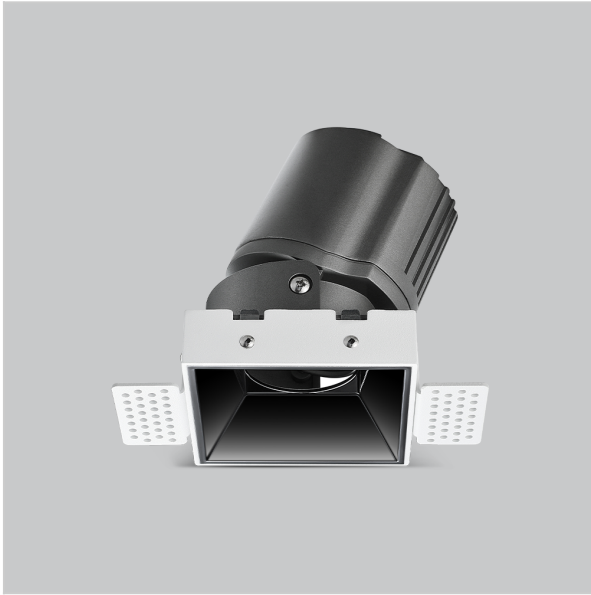

Thiea Down Lights

ITEM SKU#: 662187500676

Product Code : IK-RTHEIADL-15W-35K-WH-90C-15D

| | |
|--------------------|---|
| Voltage | 100 - 277 V AC, 50-60 Hz |
| Lumen Output | 1378.12lm |
| Power | 15W |
| Efficacy | 140lm/w |
| CCT | 3500K |
| CRI | >90 |
| Beam Angle | 15° |
| Light Distribution | Spot |
| LED Type | COB |
| LED Light Source | Osram SOLERIQ S 19 |
| Start Time | Instant |
| Driver | Stand Alone (included) |
| Operating Position | Non - Swiveling Type |
| Dimming | On-Off / Triac / 0-10 V |
| Construction | Sqaure |
| Mounting Type | Recessed |
| Heads | Single Head |
| Body Material | Aluminium Die cast |
| Finish | White |
| Length | 3-3/4" |
| Height | 5-1/8" |
| Cut Out | 3-7/8" |
| Optics | Darklight Technology Black, Silver |
| Width (W) | 3-3/4" |
| Application Area | Guest Room, Corridor, Restaurant, Meeting Room Club, Hall, Hotel Entrance |

Beam Spread (Options)

| Spot 15° | | Medium 24° | | Flood 38° | | Wide Flood 60° | |
|----------|------|------------|------|-----------|-------|----------------|-------|
| ft | Ø | ft | Ø | ft | Ø | ft | Ø |
| 3.0 | 0.72 | 3.0 | 1.41 | 3.0 | 2.03 | 3.0 | 3.15 |
| 9.0 | 2.15 | 9.0 | 4.22 | 9.0 | 6.09 | 9.0 | 9.45 |
| 15.0 | 3.58 | 15.0 | 7.04 | 15.0 | 10.15 | 15.0 | 15.75 |

Theia, a square LED downlight made of aluminum die cast with high quality powder coated luminaire housing and optimum heat sink. Specular reflector & power grid / global connectors available with isolated LED Driver using Ultra bright OSRAM COB.