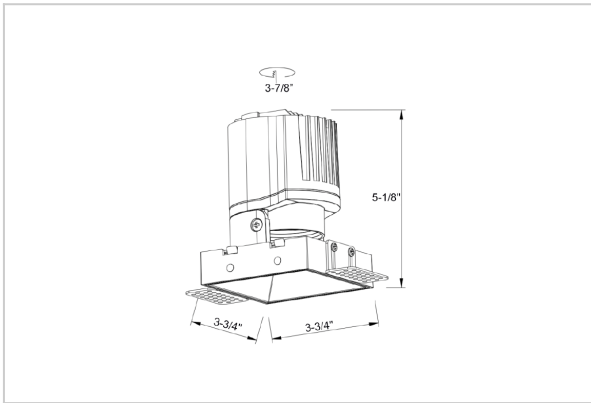

Thiea Down Lights

ITEM SKU#: 662187500676

Product Code : IK-RTHEIADL-15W-35K-WH-90C-15D

| | |
|--------------------|---|
| Voltage | 100 - 277 V AC, 50-60 Hz |
| Lumen Output | 1378.12lm |
| Power | 15W |
| Efficacy | 140lm/w |
| CCT | 3500K |
| CRI | >90 |
| Beam Angle | 15° |
| Light Distribution | Spot |
| LED Type | COB |
| LED Light Source | Osram SOLERIQ S 19 |
| Start Time | Instant |
| Driver | Stand Alone (included) |
| Operating Position | Non - Swiveling Type |
| Dimming | On-Off / Triac / 0-10 V |
| Construction | Sqaure |
| Mounting Type | Recessed |
| Heads | Single Head |
| Body Material | Aluminium Die cast |
| Finish | White |
| Length | 3-3/4" |
| Height | 5-1/8" |
| Cut Out | 3-7/8" |
| Optics | Darklight Technology Black, Silver |
| Width (W) | 3-3/4" |
| Application Area | Guest Room, Corridor, Restaurant, Meeting Room Club, Hall, Hotel Entrance |

Beam Spread (Options)

| Spot 15° | | Medium 24° | | Flood 38° | | Wide Flood 60° | |
|----------|------|------------|------|-----------|-------|----------------|-------|
| ft | Ø | ft | Ø | ft | Ø | ft | Ø |
| 3.0 | 0.72 | 3.0 | 1.41 | 3.0 | 2.03 | 3.0 | 3.15 |
| 9.0 | 2.15 | 9.0 | 4.22 | 9.0 | 6.09 | 9.0 | 9.45 |
| 15.0 | 3.58 | 15.0 | 7.04 | 15.0 | 10.15 | 15.0 | 15.75 |