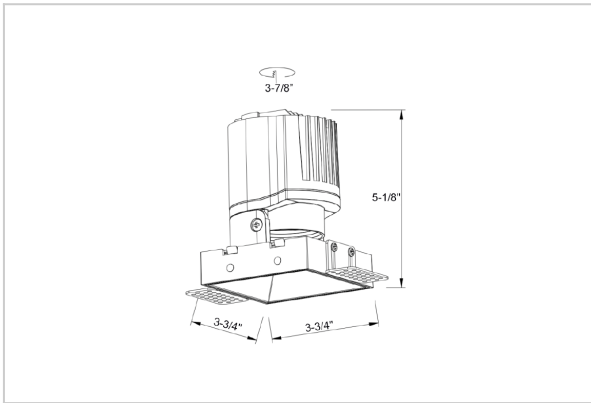

Thiea Down Lights

ITEM SKU#: 662187500676

Product Code : IK-RTHEIADL-15W-35K-WH-90C-15D

Voltage	100 - 277 V AC, 50-60 Hz
Lumen Output	1378.12lm
Power	15W
Efficacy	140lm/w
CCT	3500K
CRI	>90
Beam Angle	15°
Light Distribution	Spot
LED Type	COB
LED Light Source	Osram SOLERIQ S 19
Start Time	Instant
Driver	Stand Alone (included)
Operating Position	Non - Swiveling Type
Dimming	On-Off / Triac / 0-10 V
Construction	Sqaure
Mounting Type	Recessed
Heads	Single Head
Body Material	Aluminium Die cast
Finish	White
Length	3-3/4"
Height	5-1/8"
Cut Out	3-7/8"
Optics	Darklight Technology Black, Silver
Width (W)	3-3/4"
Application Area	Guest Room, Corridor, Restaurant, Meeting Room Club, Hall, Hotel Entrance

Beam Spread (Options)

Spot 15°		Medium 24°		Flood 38°		Wide Flood 60°	
ft	Ø	ft	Ø	ft	Ø	ft	Ø
3.0	0.72	3.0	1.41	3.0	2.03	3.0	3.15
9.0	2.15	9.0	4.22	9.0	6.09	9.0	9.45
15.0	3.58	15.0	7.04	15.0	10.15	15.0	15.75