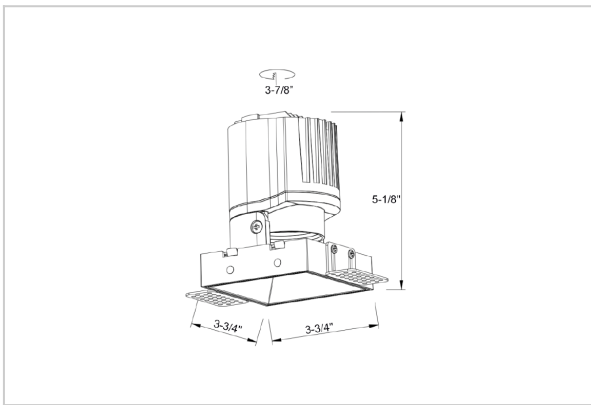

## Product Code : IK-RTHEIADL-15W-30K-WH-90C-15D

Voltage	100 - 277 V AC, 50-60 Hz
Lumen Output	1312.5lm
Power	15W
Efficacy	140lm/w
CCT	3000K
CRI	>90
Beam Angle	15°
Light Distribution	Spot
LED Type	COB
LED Light Source	Osram SOLERIQ S 19
Start Time	Instant
Driver	Stand Alone (included)
Operating Position	Non - Swiveling Type
Dimming	On-Off / Triac / 0-10 V
Construction	Sqaure
Mounting Type	Recessed
Heads	Single Head
Body Material	Aluminium Die cast
Finish	White
Length	3-3/4"
Height	5-1/8"
Cut Out	3-7/8"
Optics	Darklight Technology Black, Silver
Width (W)	3-3/4"
Application Area	Guest Room, Corridor, Restaurant, Meeting Room Club, Hall, Hotel Entrance

### Beam Spread (Options)

Spot 15°		Medium 24°		Flood 38°		Wide Flood 60°	
ft	Ø	ft	Ø	ft	Ø	ft	Ø
3.0	0.72	3.0	1.41	3.0	2.03	3.0	3.15
9.0	2.15	9.0	4.22	9.0	6.09	9.0	9.45
15.0	3.58	15.0	7.04	15.0	10.15	15.0	15.75