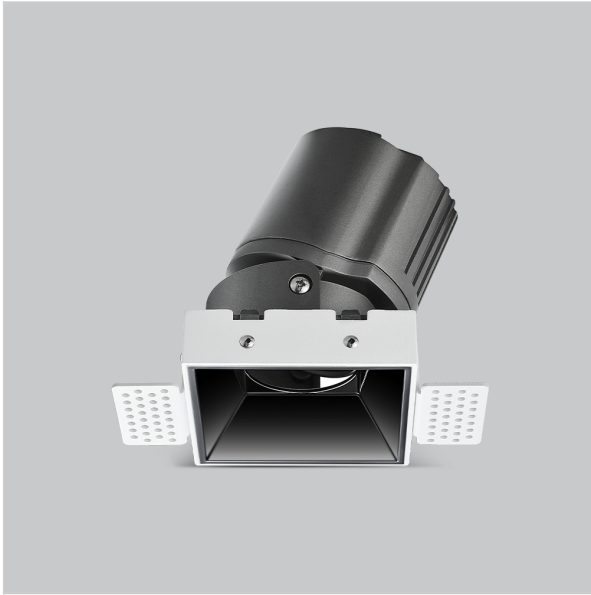

# Thiea Down Lights

ITEM SKU#: 662187500669

## Product Code : IK-RTHEIADL-15W-30K-WH-90C-15D

Voltage	100 - 277 V AC, 50-60 Hz
Lumen Output	1312.5lm
Power	15W
Efficacy	140lm/w
CCT	3000K
CRI	>90
Beam Angle	15°
Light Distribution	Spot
LED Type	COB
LED Light Source	Osram SOLERIQ S 19
Start Time	Instant
Driver	Stand Alone (included)
Operating Position	Non - Swiveling Type
Dimming	On-Off / Triac / 0-10 V
Construction	Sqaure
Mounting Type	Recessed
Heads	Single Head
Body Material	Aluminium Die cast
Finish	White
Length	3-3/4"
Height	5-1/8"
Cut Out	3-7/8"
Optics	Darklight Technology Black, Silver
Width (W)	3-3/4"
Application Area	Guest Room, Corridor, Restaurant, Meeting Room Club, Hall, Hotel Entrance

### Beam Spread (Options)

Spot 15°		Medium 24°		Flood 38°		Wide Flood 60°	
ft	Ø	ft	Ø	ft	Ø	ft	Ø
3.0	0.72	3.0	1.41	3.0	2.03	3.0	3.15
9.0	2.15	9.0	4.22	9.0	6.09	9.0	9.45
15.0	3.58	15.0	7.04	15.0	10.15	15.0	15.75

Theia, a square LED downlight made of aluminum die cast with high quality powder coated luminaire housing and optimum heat sink. Specular reflector & power grid / global connectors available with isolated LED Driver using Ultra bright OSRAM COB.