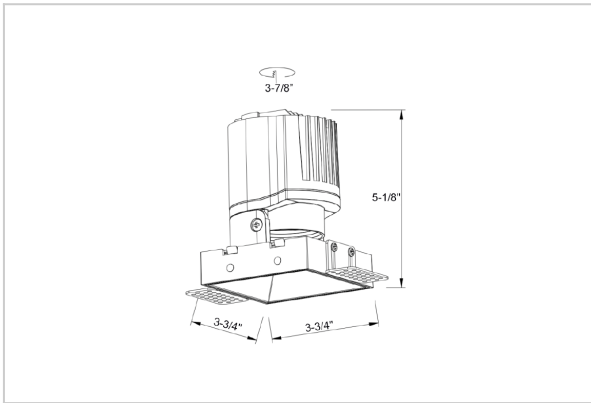

## Product Code : IK-RTHEIADL-15W-30K-WH-90C-15D

Voltage	100 - 277 V AC, 50-60 Hz
Lumen Output	1312.5lm
Power	15W
Efficacy	140lm/w
CCT	3000K
CRI	>90
Beam Angle	15°
Light Distribution	Spot
LED Type	COB
LED Light Source	Osram SOLERIQ S 19
Start Time	Instant
Driver	Stand Alone (included)
Operating Position	Non - Swiveling Type
Dimming	On-Off / Triac / 0-10 V
Construction	Sqaure
Mounting Type	Recessed
Heads	Single Head
Body Material	Aluminium Die cast
Finish	White
Length	3-3/4"
Height	5-1/8"
Cut Out	3-7/8"
Optics	Darklight Technology Black, Silver
Width (W)	3-3/4"
Application Area	Guest Room, Corridor, Restaurant, Meeting Room Club, Hall, Hotel Entrance

### Beam Spread (Options)

Spot 15°		Medium 24°		Flood 38°		Wide Flood 60°	
ft	Ø	ft	Ø	ft	Ø	ft	Ø
3.0	0.72	3.0	1.41	3.0	2.03	3.0	3.15
9.0	2.15	9.0	4.22	9.0	6.09	9.0	9.45
15.0	3.58	15.0	7.04	15.0	10.15	15.0	15.75