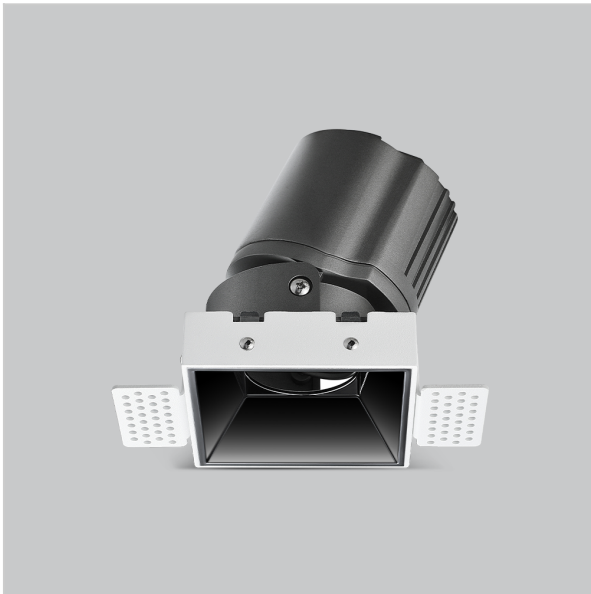

# Thiea Down Lights

ITEM SKU#: 662187500669

## Product Code : IK-RTHEIADL-15W-30K-WH-90C-15D

Voltage	100 - 277 V AC, 50-60 Hz
Lumen Output	1312.5lm
Power	15W
Efficacy	140lm/w
CCT	3000K
CRI	>90
Beam Angle	15°
Light Distribution	Spot
LED Type	COB
LED Light Source	Osram SOLERIQ S 19
Start Time	Instant
Driver	Stand Alone (included)
Operating Position	Non - Swiveling Type
Dimming	On-Off / Triac / 0-10 V
Construction	Sqaure
Mounting Type	Recessed
Heads	Single Head
Body Material	Aluminium Die cast
Finish	White
Length	3-3/4"
Height	5-1/8"
Cut Out	3-7/8"
Optics	Darklight Technology Black, Silver
Width (W)	3-3/4"
Application Area	Guest Room, Corridor, Restaurant, Meeting Room Club, Hall, Hotel Entrance

### Beam Spread (Options)

Spot 15°		Medium 24°		Flood 38°		Wide Flood 60°	
ft	Ø	ft	Ø	ft	Ø	ft	Ø
3.0	0.72	3.0	1.41	3.0	2.03	3.0	3.15
9.0	2.15	9.0	4.22	9.0	6.09	9.0	9.45
15.0	3.58	15.0	7.04	15.0	10.15	15.0	15.75

Theia, a square LED downlight made of aluminum die cast with high quality powder coated luminaire housing and optimum heat sink. Specular reflector & power grid / global connectors available with isolated LED Driver using Ultra bright OSRAM COB.