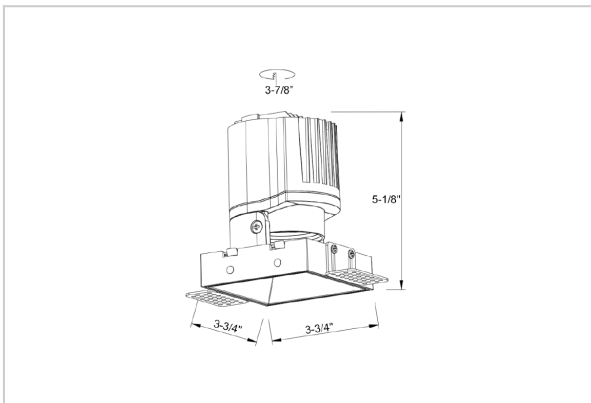

Thiea Down Lights

ITEM SKU#: 662187500652

Product Code : IK-RTHEIADL-15W-27K-WH-90C-15D

Voltage	100 - 277 V AC, 50-60 Hz
Lumen Output	1250lm
Power	15W
Efficacy	140lm/w
CCT	2700K
CRI	>90
Beam Angle	15°
Light Distribution	Spot
LED Type	COB
LED Light Source	Osram SOLERIQ S 19
Start Time	Instant
Driver	Stand Alone (included)
Operating Position	Non - Swiveling Type
Dimming	On-Off / Triac / 0-10 V
Construction	Sqaure
Mounting Type	Recessed
Heads	Single Head
Body Material	Aluminium Die cast
Finish	White
Length	3-3/4"
Height	5-1/8"
Cut Out	3-7/8"
Optics	Darklight Technology Black, Silver
Width (W)	3-3/4"
Application Area	Guest Room, Corridor, Restaurant, Meeting Room Club, Hall, Hotel Entrance

Beam Spread (Options)

Spot 15°		Medium 24°		Flood 38°		Wide Flood 60°	
ft	Ø	ft	Ø	ft	Ø	ft	Ø
3.0	0.72	3.0	1.41	3.0	2.03	3.0	3.15
9.0	2.15	9.0	4.22	9.0	6.09	9.0	9.45
15.0	3.58	15.0	7.04	15.0	10.15	15.0	15.75