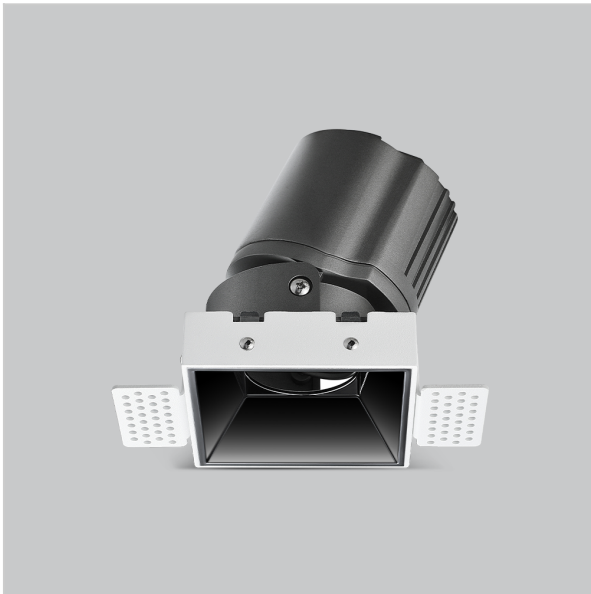

Thiea Down Lights

ITEM SKU#: 662187500652

Product Code : IK-RTHEIADL-15W-27K-WH-90C-15D

Voltage	100 - 277 V AC, 50-60 Hz
Lumen Output	1250lm
Power	15W
Efficacy	140lm/w
CCT	2700K
CRI	>90
Beam Angle	15°
Light Distribution	Spot
LED Type	COB
LED Light Source	Osram SOLERIQ S 19
Start Time	Instant
Driver	Stand Alone (included)
Operating Position	Non - Swiveling Type
Dimming	On-Off / Triac / 0-10 V
Construction	Sqaure
Mounting Type	Recessed
Heads	Single Head
Body Material	Aluminium Die cast
Finish	White
Length	3-3/4"
Height	5-1/8"
Cut Out	3-7/8"
Optics	Darklight Technology Black, Silver
Width (W)	3-3/4"
Application Area	Guest Room, Corridor, Restaurant, Meeting Room Club, Hall, Hotel Entrance

Beam Spread (Options)

Spot 15°		Medium 24°		Flood 38°		Wide Flood 60°	
ft	Ø	ft	Ø	ft	Ø	ft	Ø
3.0	0.72	3.0	1.41	3.0	2.03	3.0	3.15
9.0	2.15	9.0	4.22	9.0	6.09	9.0	9.45
15.0	3.58	15.0	7.04	15.0	10.15	15.0	15.75

Theia, a square LED downlight made of aluminum die cast with high quality powder coated luminaire housing and optimum heat sink. Specular reflector & power grid / global connectors available with isolated LED Driver using Ultra bright OSRAM COB.