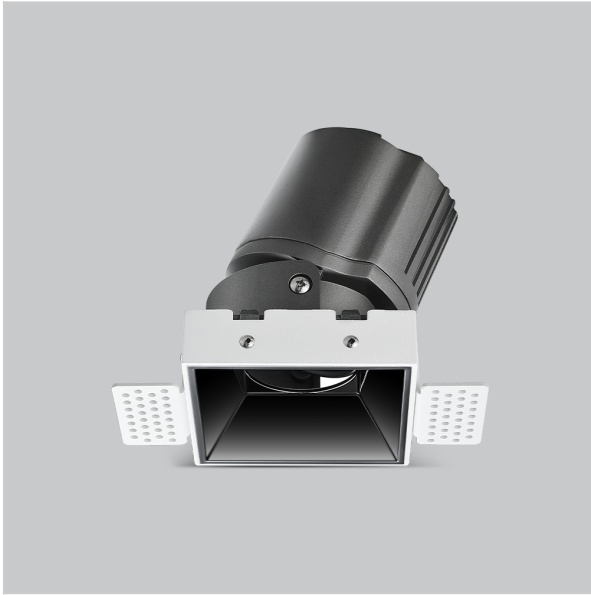

Thiea Down Lights

ITEM SKU#: 662187500614

Product Code : IK-RTHEIADL-8W-27K-WH-90C-60D

Voltage	100 - 277 V AC, 50-60 Hz
Lumen Output	662.09lm
Power	8W
Efficacy	140lm/w
CCT	2700K
CRI	>90
Beam Angle	60°
Light Distribution	Wide flood
LED Type	COB
LED Light Source	Osram SOLERIQ S 19
Start Time	Instant
Driver	Stand Alone (included)
Operating Position	Non - Swiveling Type
Dimming	On-Off / Triac / 0-10 V
Construction	Sqaure
Mounting Type	Recessed
Heads	Single Head
Body Material	Aluminium Die cast
Finish	White
Length	2-7/8"
Height	4"
Cut Out	3"x3"
Optics	Darklight Technology Black, Silver
Width (W)	2-7/8"
Application Area	Guest Room, Corridor, Restaurant, Meeting Room Club, Hall, Hotel Entrance

Beam Spread (Options)

Spot	15°	Medium	24°	Flood	38°	Wide Flood	60°
ft	Ø	ft	Ø	ft	Ø	ft	Ø
3.0	0.72	3.0	1.41	3.0	2.03	3.0	3.15
9.0	2.15	9.0	4.22	9.0	6.09	9.0	9.45
15.0	3.58	15.0	7.04	15.0	10.15	15.0	15.75

Theia, a square LED downlight made of aluminum die cast with high quality powder coated luminaire housing and optimum heat sink. Specular reflector & power grid / global connectors available with isolated LED Driver using Ultra bright OSRAM COB.