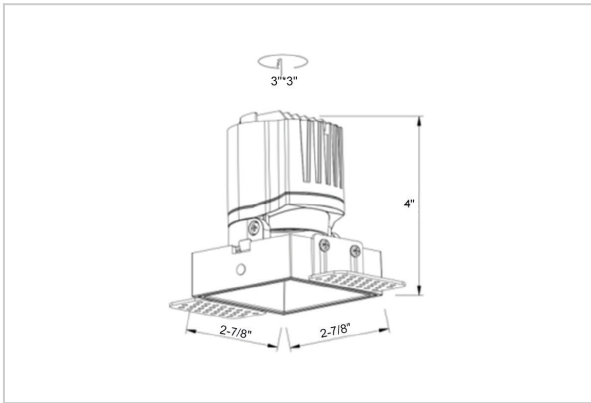

## Product Code : IK-RTHEIADL-8W-35K-WH-90C-38D

Voltage	100 - 277 V AC, 50-60 Hz
Lumen Output	717.67lm
Power	8W
Efficacy	140lm/w
CCT	3500K
CRI	>90
Beam Angle	38°
Light Distribution	Flood
LED Type	COB
LED Light Source	Osram SOLERIQ S 19
Start Time	Instant
Driver	Stand Alone (included)
Operating Position	Non - Swiveling Type
Dimming	On-Off / Triac / 0-10 V
Construction	Sqaure
Mounting Type	Recessed
Heads	Single Head
Body Material	Aluminium Die cast
Finish	White
Length	2-7/8"
Height	4"
Cut Out	3"x3"
Optics	Darklight Technology Black, Silver
Width (W)	2-7/8"
Application Area	Guest Room, Corridor, Restaurant, Meeting Room Club, Hall, Hotel Entrance

### Beam Spread (Options)

Spot	15°	Medium	24°	Flood	38°	Wide Flood	60°
ft	Ø	ft	Ø	ft	Ø	ft	Ø
3.0	0.72	3.0	1.41	3.0	2.03	3.0	3.15
9.0	2.15	9.0	4.22	9.0	6.09	9.0	9.45
15.0	3.58	15.0	7.04	15.0	10.15	15.0	15.75