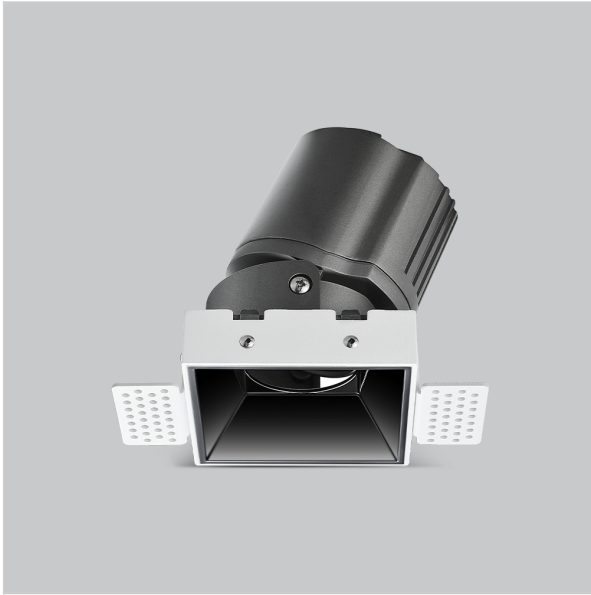

# Thiea Down Lights

ITEM SKU#: 662187500591

## Product Code : IK-RTHEIADL-8W-35K-WH-90C-38D

Voltage	100 - 277 V AC, 50-60 Hz
Lumen Output	717.67lm
Power	8W
Efficacy	140lm/w
CCT	3500K
CRI	>90
Beam Angle	38°
Light Distribution	Flood
LED Type	COB
LED Light Source	Osram SOLERIQ S 19
Start Time	Instant
Driver	Stand Alone (included)
Operating Position	Non - Swiveling Type
Dimming	On-Off / Triac / 0-10 V
Construction	Sqaure
Mounting Type	Recessed
Heads	Single Head
Body Material	Aluminium Die cast
Finish	White
Length	2-7/8"
Height	4"
Cut Out	3"x3"
Optics	Darklight Technology Black, Silver
Width (W)	2-7/8"
Application Area	Guest Room, Corridor, Restaurant, Meeting Room Club, Hall, Hotel Entrance

### Beam Spread (Options)

Spot	15°	Medium	24°	Flood	38°	Wide Flood	60°
ft	Ø	ft	Ø	ft	Ø	ft	Ø
3.0	0.72	3.0	1.41	3.0	2.03	3.0	3.15
9.0	2.15	9.0	4.22	9.0	6.09	9.0	9.45
15.0	3.58	15.0	7.04	15.0	10.15	15.0	15.75

Theia, a square LED downlight made of aluminum die cast with high quality powder coated luminaire housing and optimum heat sink. Specular reflector & power grid / global connectors available with isolated LED Driver using Ultra bright OSRAM COB.