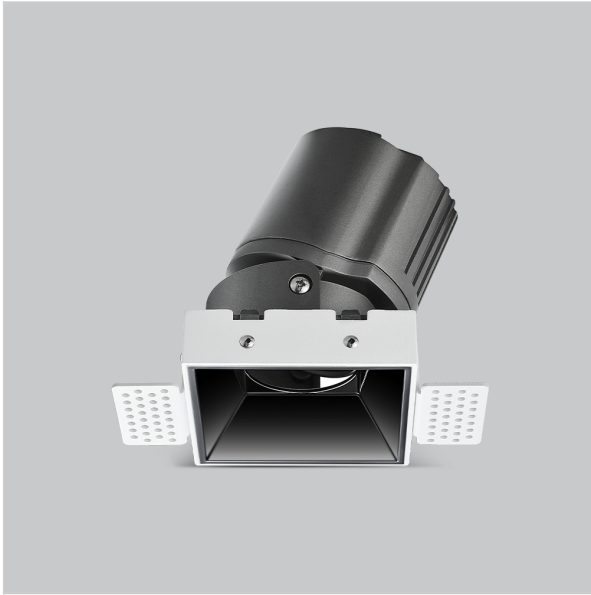

# Thiea Down Lights

ITEM SKU#: 662187500553

## Product Code : IK-RTHEIADL-8W-35K-WH-90C-24D

Voltage	100 - 277 V AC, 50-60 Hz
Lumen Output	711.37lm
Power	8W
Efficacy	140lm/w
CCT	3500K
CRI	>90
Beam Angle	24°
Light Distribution	Medium
LED Type	COB
LED Light Source	Osram SOLERIQ S 19
Start Time	Instant
Driver	Stand Alone (included)
Operating Position	Non - Swiveling Type
Dimming	On-Off / Triac / 0-10 V
Construction	Sqaure
Mounting Type	Recessed
Heads	Single Head
Body Material	Aluminium Die cast
Finish	White
Length	2-7/8"
Height	4"
Cut Out	3"x3"
Optics	Darklight Technology Black, Silver
Width (W)	2-7/8"
Application Area	Guest Room, Corridor, Restaurant, Meeting Room Club, Hall, Hotel Entrance

### Beam Spread (Options)

Spot	15°	Medium	24°	Flood	38°	Wide Flood	60°
ft	Ø	ft	Ø	ft	Ø	ft	Ø
3.0	0.72	3.0	1.41	3.0	2.03	3.0	3.15
9.0	2.15	9.0	4.22	9.0	6.09	9.0	9.45
15.0	3.58	15.0	7.04	15.0	10.15	15.0	15.75

Theia, a square LED downlight made of aluminum die cast with high quality powder coated luminaire housing and optimum heat sink. Specular reflector & power grid/global connectors available with isolated LED Driver using Ultra bright OSRAM COB.