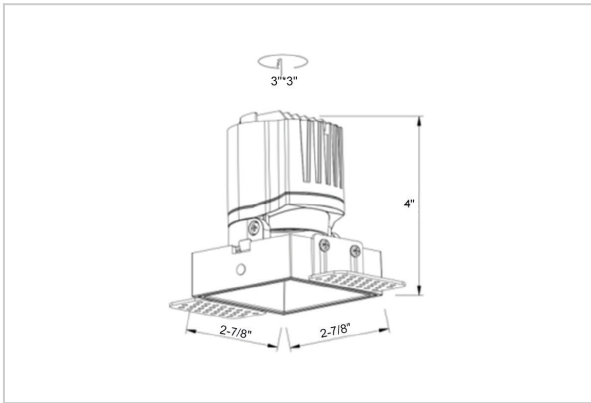

## Product Code : IK-RTHEIADL-8W-35K-WH-90C-24D

Voltage	100 - 277 V AC, 50-60 Hz
Lumen Output	711.37lm
Power	8W
Efficacy	140lm/w
CCT	3500K
CRI	>90
Beam Angle	24°
Light Distribution	Medium
LED Type	COB
LED Light Source	Osram SOLERIQ S 19
Start Time	Instant
Driver	Stand Alone (included)
Operating Position	Non - Swiveling Type
Dimming	On-Off / Triac / 0-10 V
Construction	Sqaure
Mounting Type	Recessed
Heads	Single Head
Body Material	Aluminium Die cast
Finish	White
Length	2-7/8"
Height	4"
Cut Out	3"x3"
Optics	Darklight Technology Black, Silver
Width (W)	2-7/8"
Application Area	Guest Room, Corridor, Restaurant, Meeting Room Club, Hall, Hotel Entrance

### Beam Spread (Options)

Spot	15°	Medium	24°	Flood	38°	Wide Flood	60°
ft	Ø	ft	Ø	ft	Ø	ft	Ø
3.0	0.72	3.0	1.41	3.0	2.03	3.0	3.15
9.0	2.15	9.0	4.22	9.0	6.09	9.0	9.45
15.0	3.58	15.0	7.04	15.0	10.15	15.0	15.75