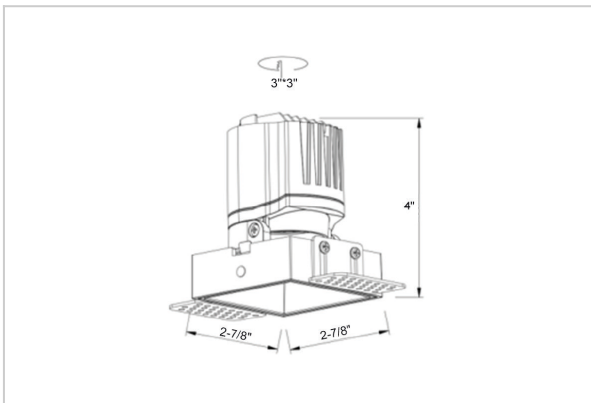

Thiea Down Lights

ITEM SKU#: 662187500553

Product Code : IK-RTHEIADL-8W-35K-WH-90C-24D

Voltage	100 - 277 V AC, 50-60 Hz
Lumen Output	711.37lm
Power	8W
Efficacy	140lm/w
CCT	3500K
CRI	>90
Beam Angle	24°
Light Distribution	Medium
LED Type	COB
LED Light Source	Osram SOLERIQ S 19
Start Time	Instant
Driver	Stand Alone (included)
Operating Position	Non - Swiveling Type
Dimming	On-Off / Triac / 0-10 V
Construction	Sqaure
Mounting Type	Recessed
Heads	Single Head
Body Material	Aluminium Die cast
Finish	White
Length	2-7/8"
Height	4"
Cut Out	3"x3"
Optics	Darklight Technology Black, Silver
Width (W)	2-7/8"
Application Area	Guest Room, Corridor, Restaurant, Meeting Room Club, Hall, Hotel Entrance

Beam Spread (Options)

Spot	15°	Medium	24°	Flood	38°	Wide Flood	60°
ft	Ø	ft	Ø	ft	Ø	ft	Ø
3.0	0.72	3.0	1.41	3.0	2.03	3.0	3.15
9.0	2.15	9.0	4.22	9.0	6.09	9.0	9.45
15.0	3.58	15.0	7.04	15.0	10.15	15.0	15.75

Theia, a square LED downlight made of aluminum die cast with high quality powder coated luminaire housing and optimum heat sink. Specular reflector & power grid/global connectors available with isolated LED Driver using Ultra bright OSRAM COB.