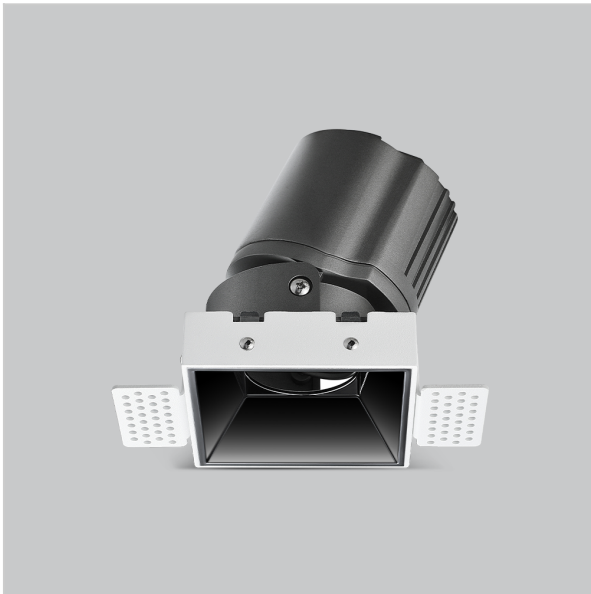

Thiea Down Lights

ITEM SKU#: 662187500553

Product Code : IK-RTHEIADL-8W-35K-WH-90C-24D

Voltage	100 - 277 V AC, 50-60 Hz
Lumen Output	711.37lm
Power	8W
Efficacy	140lm/w
CCT	3500K
CRI	>90
Beam Angle	24°
Light Distribution	Medium
LED Type	COB
LED Light Source	Osram SOLERIQ S 19
Start Time	Instant
Driver	Stand Alone (included)
Operating Position	Non - Swiveling Type
Dimming	On-Off / Triac / 0-10 V
Construction	Sqaure
Mounting Type	Recessed
Heads	Single Head
Body Material	Aluminium Die cast
Finish	White
Length	2-7/8"
Height	4"
Cut Out	3"x3"
Optics	Darklight Technology Black, Silver
Width (W)	2-7/8"
Application Area	Guest Room, Corridor, Restaurant, Meeting Room Club, Hall, Hotel Entrance

Beam Spread (Options)

Spot	15°	Medium	24°	Flood	38°	Wide Flood	60°
ft	Ø	ft	Ø	ft	Ø	ft	Ø
3.0	0.72	3.0	1.41	3.0	2.03	3.0	3.15
9.0	2.15	9.0	4.22	9.0	6.09	9.0	9.45
15.0	3.58	15.0	7.04	15.0	10.15	15.0	15.75

Theia, a square LED downlight made of aluminum die cast with high quality powder coated luminaire housing and optimum heat sink. Specular reflector & power grid/global connectors available with isolated LED Driver using Ultra bright OSRAM COB.