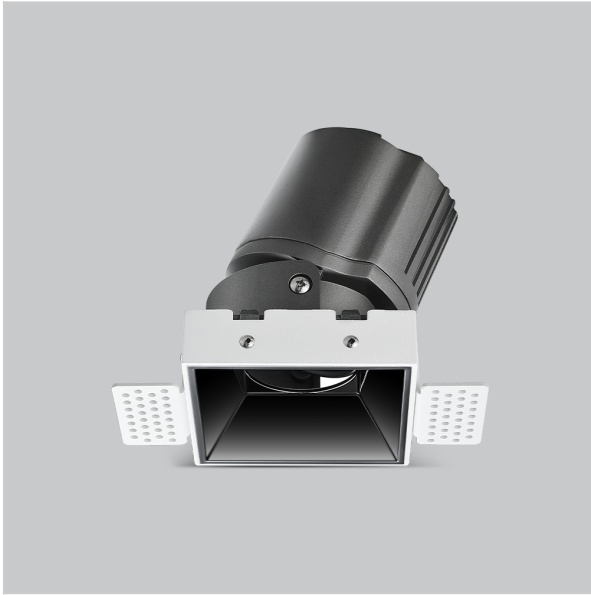

Thiea Down Lights

ITEM SKU#: 662187500539

Product Code : IK-RTHEIADL-8W-30K-WH-90C-24D

Voltage	100 - 277 V AC, 50-60 Hz
Lumen Output	677.5lm
Power	8W
Efficacy	140lm/w
CCT	3000K
CRI	>90
Beam Angle	24°
Light Distribution	Medium
LED Type	COB
LED Light Source	Osram SOLERIQ S 19
Start Time	Instant
Driver	Stand Alone (included)
Operating Position	Non - Swiveling Type
Dimming	On-Off / Triac / 0-10 V
Construction	Sqaure
Mounting Type	Recessed
Heads	Single Head
Body Material	Aluminium Die cast
Finish	White
Length	2-7/8"
Height	4"
Cut Out	3"x3"
Optics	Darklight Technology Black, Silver
Width (W)	2-7/8"
Application Area	Guest Room, Corridor, Restaurant, Meeting Room Club, Hall, Hotel Entrance

Beam Spread (Options)

Spot	15°	Medium	24°	Flood	38°	Wide Flood	60°
ft	Ø	ft	Ø	ft	Ø	ft	Ø
3.0	0.72	3.0	1.41	3.0	2.03	3.0	3.15
9.0	2.15	9.0	4.22	9.0	6.09	9.0	9.45
15.0	3.58	15.0	7.04	15.0	10.15	15.0	15.75

Theia, a square LED downlight made of aluminum die cast with high quality powder coated luminaire housing and optimum heat sink. Specular reflector & power grid / global connectors available with isolated LED Driver using Ultra bright OSRAM COB.