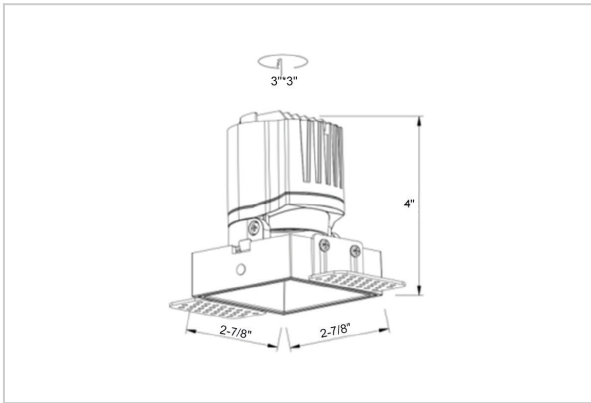

Thiea Down Lights

ITEM SKU#: 662187500515

Product Code : IK-RTHEIADL-8W-40K-WH-90C-15D

Voltage	100 - 277 V AC, 50-60 Hz
Lumen Output	802.73lm
Power	8W
Efficacy	140lm/w
CCT	4000K
CRI	>90
Beam Angle	15°
Light Distribution	Spot
LED Type	COB
LED Light Source	Osram SOLERIQ S 19
Start Time	Instant
Driver	Stand Alone (included)
Operating Position	Non - Swiveling Type
Dimming	On-Off / Triac / 0-10 V
Construction	Sqaure
Mounting Type	Recessed
Heads	Single Head
Body Material	Aluminium Die cast
Finish	White
Length	2-7/8"
Height	4"
Cut Out	3"x3"
Optics	Darklight Technology Black, Silver
Width (W)	2-7/8"
Application Area	Guest Room, Corridor, Restaurant, Meeting Room Club, Hall, Hotel Entrance

Beam Spread (Options)

Spot 15°		Medium 24°		Flood 38°		Wide Flood 60°	
ft	Ø	ft	Ø	ft	Ø	ft	Ø
3.0	0.72	3.0	1.41	3.0	2.03	3.0	3.15
9.0	2.15	9.0	4.22	9.0	6.09	9.0	9.45
15.0	3.58	15.0	7.04	15.0	10.15	15.0	15.75