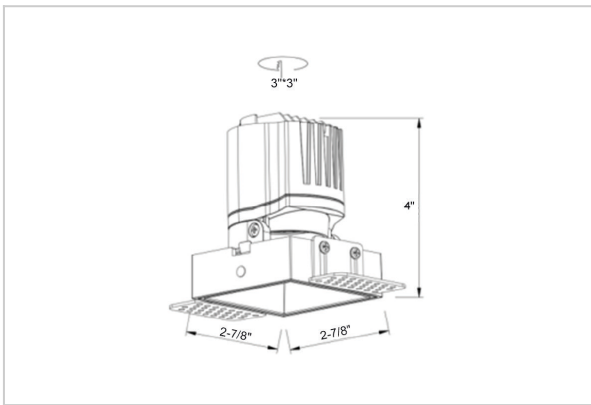

## Product Code : IK-RTHEIADL-8W-35K-WH-90C-15D

Voltage	100 - 277 V AC, 50-60 Hz
Lumen Output	764.5lm
Power	8W
Efficacy	140lm/w
CCT	3500K
CRI	>90
Beam Angle	15°
Light Distribution	Spot
LED Type	COB
LED Light Source	Osram SOLERIQ S 19
Start Time	Instant
Driver	Stand Alone (included)
Operating Position	Non - Swiveling Type
Dimming	On-Off / Triac / 0-10 V
Construction	Sqaure
Mounting Type	Recessed
Heads	Single Head
Body Material	Aluminium Die cast
Finish	White
Length	2-7/8"
Height	4"
Cut Out	3"x3"
Optics	Darklight Technology Black, Silver
Width (W)	2-7/8"
Application Area	Guest Room, Corridor, Restaurant, Meeting Room Club, Hall, Hotel Entrance

### Beam Spread (Options)

Spot 15°		Medium 24°		Flood 38°		Wide Flood 60°	
ft	Ø	ft	Ø	ft	Ø	ft	Ø
3.0	0.72	3.0	1.41	3.0	2.03	3.0	3.15
9.0	2.15	9.0	4.22	9.0	6.09	9.0	9.45
15.0	3.58	15.0	7.04	15.0	10.15	15.0	15.75