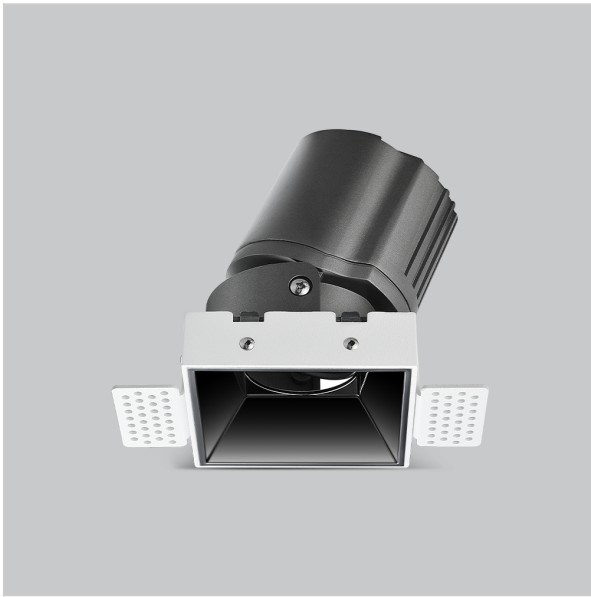

# Thiea Down Lights

ITEM SKU#: 662187500508

## Product Code : IK-RTHEIADL-8W-35K-WH-90C-15D

Voltage	100 - 277 V AC, 50-60 Hz
Lumen Output	764.5lm
Power	8W
Efficacy	140lm/w
CCT	3500K
CRI	>90
Beam Angle	15°
Light Distribution	Spot
LED Type	COB
LED Light Source	Osram SOLERIQ S 19
Start Time	Instant
Driver	Stand Alone (included)
Operating Position	Non - Swiveling Type
Dimming	On-Off / Triac / 0-10 V
Construction	Sqaure
Mounting Type	Recessed
Heads	Single Head
Body Material	Aluminium Die cast
Finish	White
Length	2-7/8"
Height	4"
Cut Out	3"x3"
Optics	Darklight Technology Black, Silver
Width (W)	2-7/8"
Application Area	Guest Room, Corridor, Restaurant, Meeting Room Club, Hall, Hotel Entrance

### Beam Spread (Options)

Spot 15°		Medium 24°		Flood 38°		Wide Flood 60°	
ft	Ø	ft	Ø	ft	Ø	ft	Ø
3.0	0.72	3.0	1.41	3.0	2.03	3.0	3.15
9.0	2.15	9.0	4.22	9.0	6.09	9.0	9.45
15.0	3.58	15.0	7.04	15.0	10.15	15.0	15.75

Theia, a square LED downlight made of aluminum die cast with high quality powder coated luminaire housing and optimum heat sink. Specular reflector & power grid/global connectors available with isolated LED Driver using Ultra bright OSRAM COB.