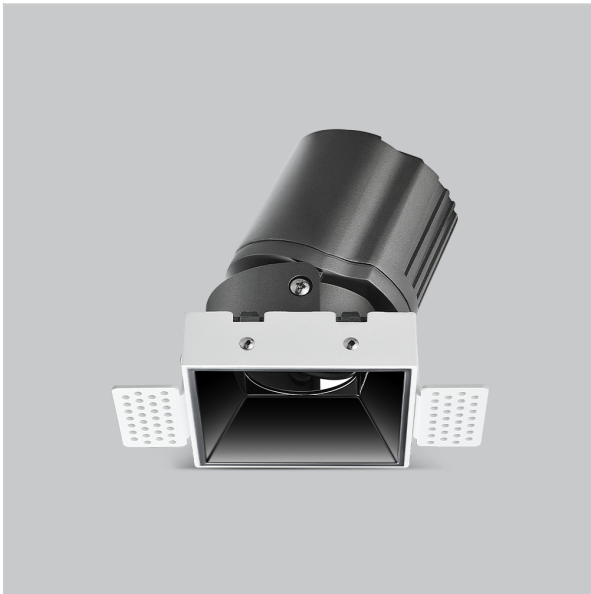

# Thiea Down Lights

ITEM SKU#: 662187500478

## Product Code : IK-RTHEIADL-8W-27K-WH-90C-15D

Voltage	100 - 277 V AC, 50-60 Hz
Lumen Output	693.42lm
Power	8W
Efficacy	140lm/w
CCT	2700K
CRI	>90
Beam Angle	15°
Light Distribution	Spot
LED Type	COB
LED Light Source	Osram SOLERIQ S 19
Start Time	Instant
Driver	Stand Alone (included)
Operating Position	Non - Swiveling Type
Dimming	On-Off / Triac / 0-10 V
Construction	Sqaure
Mounting Type	Recessed
Heads	Single Head
Body Material	Aluminium Die cast
Finish	White
Length	2-7/8"
Height	4"
Cut Out	3"x3"
Optics	Darklight Technology Black, Silver
Width (W)	2-7/8"
Application Area	Guest Room, Corridor, Restaurant, Meeting Room Club, Hall, Hotel Entrance

### Beam Spread (Options)

Spot 15°		Medium 24°		Flood 38°		Wide Flood 60°	
ft	Ø	ft	Ø	ft	Ø	ft	Ø
3.0	0.72	3.0	1.41	3.0	2.03	3.0	3.15
9.0	2.15	9.0	4.22	9.0	6.09	9.0	9.45
15.0	3.58	15.0	7.04	15.0	10.15	15.0	15.75

Theia, a square LED downlight made of aluminum die cast with high quality powder coated luminaire housing and optimum heat sink. Specular reflector & power grid / global connectors available with isolated LED Driver using Ultra bright OSRAM COB.