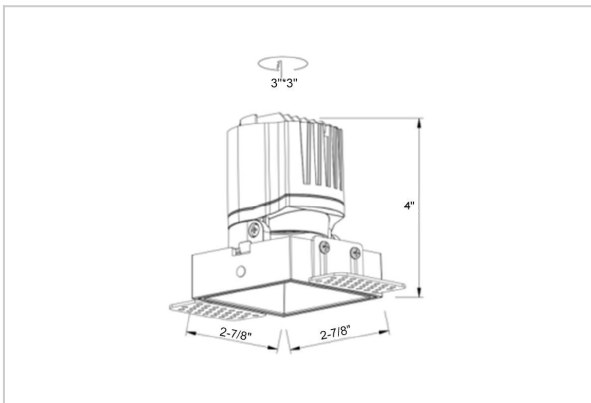

## Product Code : IK-RTHEIADL-8W-27K-WH-90C-15D

Voltage	100 - 277 V AC, 50-60 Hz
Lumen Output	693.42lm
Power	8W
Efficacy	140lm/w
CCT	2700K
CRI	>90
Beam Angle	15°
Light Distribution	Spot
LED Type	COB
LED Light Source	Osram SOLERIQ S 19
Start Time	Instant
Driver	Stand Alone (included)
Operating Position	Non - Swiveling Type
Dimming	On-Off / Triac / 0-10 V
Construction	Sqaure
Mounting Type	Recessed
Heads	Single Head
Body Material	Aluminium Die cast
Finish	White
Length	2-7/8"
Height	4"
Cut Out	3"x3"
Optics	Darklight Technology Black, Silver
Width (W)	2-7/8"
Application Area	Guest Room, Corridor, Restaurant, Meeting Room Club, Hall, Hotel Entrance

### Beam Spread (Options)

Spot 15°		Medium 24°		Flood 38°		Wide Flood 60°	
ft	Ø	ft	Ø	ft	Ø	ft	Ø
3.0	0.72	3.0	1.41	3.0	2.03	3.0	3.15
9.0	2.15	9.0	4.22	9.0	6.09	9.0	9.45
15.0	3.58	15.0	7.04	15.0	10.15	15.0	15.75