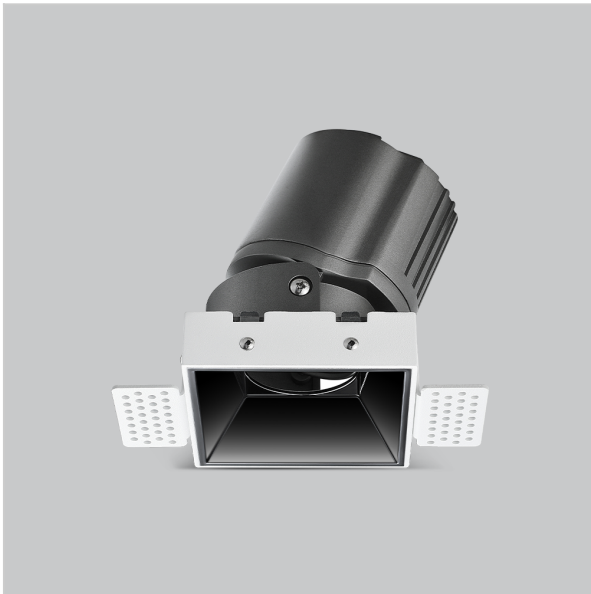

Thiea Down Lights

ITEM SKU#: 662187500478

Product Code : IK-RTHEIADL-8W-27K-WH-90C-15D

Voltage	100 - 277 V AC, 50-60 Hz
Lumen Output	693.42lm
Power	8W
Efficacy	140lm/w
CCT	2700K
CRI	>90
Beam Angle	15°
Light Distribution	Spot
LED Type	COB
LED Light Source	Osram SOLERIQ S 19
Start Time	Instant
Driver	Stand Alone (included)
Operating Position	Non - Swiveling Type
Dimming	On-Off / Triac / 0-10 V
Construction	Sqaure
Mounting Type	Recessed
Heads	Single Head
Body Material	Aluminium Die cast
Finish	White
Length	2-7/8"
Height	4"
Cut Out	3"x3"
Optics	Darklight Technology Black, Silver
Width (W)	2-7/8"
Application Area	Guest Room, Corridor, Restaurant, Meeting Room Club, Hall, Hotel Entrance

Beam Spread (Options)

Spot 15°		Medium 24°		Flood 38°		Wide Flood 60°	
ft	Ø	ft	Ø	ft	Ø	ft	Ø
3.0	0.72	3.0	1.41	3.0	2.03	3.0	3.15
9.0	2.15	9.0	4.22	9.0	6.09	9.0	9.45
15.0	3.58	15.0	7.04	15.0	10.15	15.0	15.75

Theia, a square LED downlight made of aluminum die cast with high quality powder coated luminaire housing and optimum heat sink. Specular reflector & power grid / global connectors available with isolated LED Driver using Ultra bright OSRAM COB.