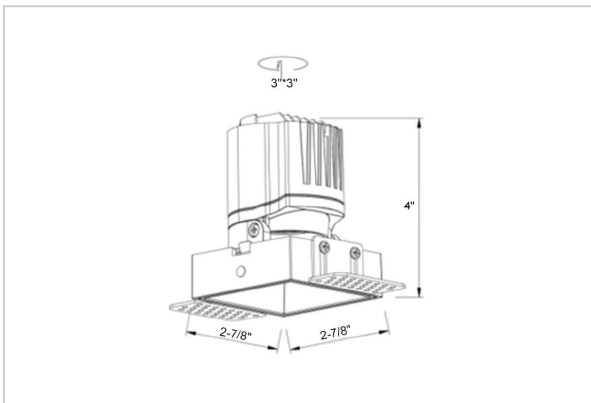

Thiea Down Lights

ITEM SKU#: 662187500478

Product Code : IK-RTHEIADL-8W-27K-WH-90C-15D

Voltage	100 - 277 V AC, 50-60 Hz
Lumen Output	693.42lm
Power	8W
Efficacy	140lm/w
CCT	2700K
CRI	>90
Beam Angle	15°
Light Distribution	Spot
LED Type	COB
LED Light Source	Osram SOLERIQ S 19
Start Time	Instant
Driver	Stand Alone (included)
Operating Position	Non - Swiveling Type
Dimming	On-Off / Triac / 0-10 V
Construction	Sqaure
Mounting Type	Recessed
Heads	Single Head
Body Material	Aluminium Die cast
Finish	White
Length	2-7/8"
Height	4"
Cut Out	3"x3"
Optics	Darklight Technology Black, Silver
Width (W)	2-7/8"
Application Area	Guest Room, Corridor, Restaurant, Meeting Room Club, Hall, Hotel Entrance

Beam Spread (Options)

Spot 15°		Medium 24°		Flood 38°		Wide Flood 60°	
ft	Ø	ft	Ø	ft	Ø	ft	Ø
3.0	0.72	3.0	1.41	3.0	2.03	3.0	3.15
9.0	2.15	9.0	4.22	9.0	6.09	9.0	9.45
15.0	3.58	15.0	7.04	15.0	10.15	15.0	15.75