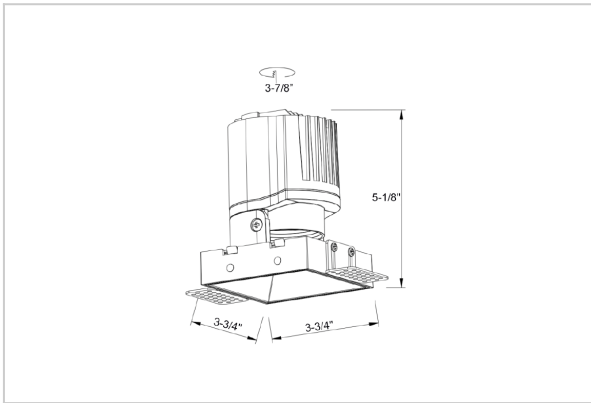

Thiea Down Lights

ITEM SKU#: 662187500447

Product Code : IK-RTHEIADL-15W-30K-BL-90C-60D

Voltage	100 - 277 V AC, 50-60 Hz
Lumen Output	1291.1lm
Power	15W
Efficacy	140lm/w
CCT	3000K
CRI	>90
Beam Angle	60°
Light Distribution	Wide flood
LED Type	COB
LED Light Source	Osram SOLERIQ S 19
Start Time	Instant
Driver	Stand Alone (included)
Operating Position	Non - Swiveling Type
Dimming	On-Off / Triac / 0-10 V
Construction	Sqaure
Mounting Type	Recessed
Heads	Single Head
Body Material	Aluminium Die cast
Finish	Black
Length	3-3/4"
Height	5-1/8"
Cut Out	3-7/8"
Optics	Darklight Technology Black, Silver
Width (W)	3-3/4"
Application Area	Guest Room, Corridor, Restaurant, Meeting Room Club, Hall, Hotel Entrance

Beam Spread (Options)

Spot	15°	Medium	24°	Flood	38°	Wide Flood	60°
ft	Ø	ft	Ø	ft	Ø	ft	Ø
3.0	0.72	3.0	1.41	3.0	2.03	3.0	3.15
9.0	2.15	9.0	4.22	9.0	6.09	9.0	9.45
15.0	3.58	15.0	7.04	15.0	10.15	15.0	15.75

Theia, a square LED downlight made of aluminum die cast with high quality powder coated luminaire housing and optimum heat sink. Specular reflector & power grid / global connectors available with isolated LED Driver using Ultra bright OSRAM COB.