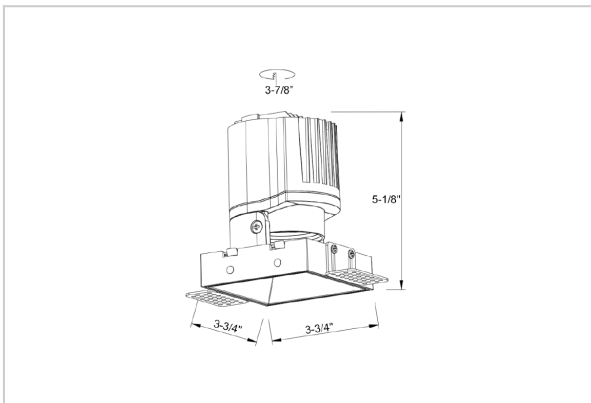

Thiea Down Lights

ITEM SKU#: 662187500447

Product Code : IK-RTHEIADL-15W-30K-BL-90C-60D

Voltage	100 - 277 V AC, 50-60 Hz
Lumen Output	1291.1lm
Power	15W
Efficacy	140lm/w
CCT	3000K
CRI	>90
Beam Angle	60°
Light Distribution	Wide flood
LED Type	COB
LED Light Source	Osram SOLERIQ S 19
Start Time	Instant
Driver	Stand Alone (included)
Operating Position	Non - Swiveling Type
Dimming	On-Off / Triac / 0-10 V
Construction	Sqaure
Mounting Type	Recessed
Heads	Single Head
Body Material	Aluminium Die cast
Finish	Black
Length	3-3/4"
Height	5-1/8"
Cut Out	3-7/8"
Optics	Darklight Technology Black, Silver
Width (W)	3-3/4"
Application Area	Guest Room, Corridor, Restaurant, Meeting Room Club, Hall, Hotel Entrance

Beam Spread (Options)

Spot	15°	Medium	24°	Flood	38°	Wide Flood	60°
ft	Ø	ft	Ø	ft	Ø	ft	Ø
3.0	0.72	3.0	1.41	3.0	2.03	3.0	3.15
9.0	2.15	9.0	4.22	9.0	6.09	9.0	9.45
15.0	3.58	15.0	7.04	15.0	10.15	15.0	15.75

Theia, a square LED downlight made of aluminum die cast with high quality powder coated luminaire housing and optimum heat sink. Specular reflector & power grid / global connectors available with isolated LED Driver using Ultra bright OSRAM COB.