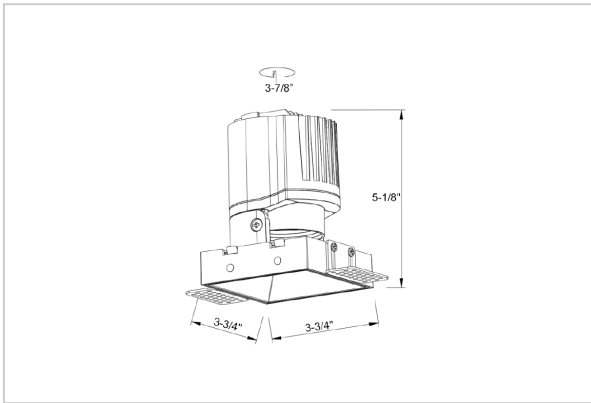

Thiea Down Lights

ITEM SKU#: 662187500393

Product Code : IK-RTHEIADL-15W-27K-BL-90C-38D

| | |
|--------------------|---|
| Voltage | 100 - 277 V AC, 50-60 Hz |
| Lumen Output | 1223.52lm |
| Power | 15W |
| Efficacy | 140lm/w |
| CCT | 2700K |
| CRI | >90 |
| Beam Angle | 38° |
| Light Distribution | Flood |
| LED Type | COB |
| LED Light Source | Osram SOLERIQ S 19 |
| Start Time | Instant |
| Driver | Stand Alone (included) |
| Operating Position | Non - Swiveling Type |
| Dimming | On-Off / Triac / 0-10 V |
| Construction | Sqaure |
| Mounting Type | Recessed |
| Heads | Single Head |
| Body Material | Aluminium Die cast |
| Finish | Black |
| Length | 3-3/4" |
| Height | 5-1/8" |
| Cut Out | 3-7/8" |
| Optics | Darklight Technology Black, Silver |
| Width (W) | 3-3/4" |
| Application Area | Guest Room, Corridor, Restaurant, Meeting Room Club, Hall, Hotel Entrance |

Beam Spread (Options)

| Spot | 15° | Medium | 24° | Flood | 38° | Wide Flood | 60° |
|------|------|--------|------|-------|-------|------------|-------|
| ft | Ø | ft | Ø | ft | Ø | ft | Ø |
| 3.0 | 0.72 | 3.0 | 1.41 | 3.0 | 2.03 | 3.0 | 3.15 |
| 9.0 | 2.15 | 9.0 | 4.22 | 9.0 | 6.09 | 9.0 | 9.45 |
| 15.0 | 3.58 | 15.0 | 7.04 | 15.0 | 10.15 | 15.0 | 15.75 |