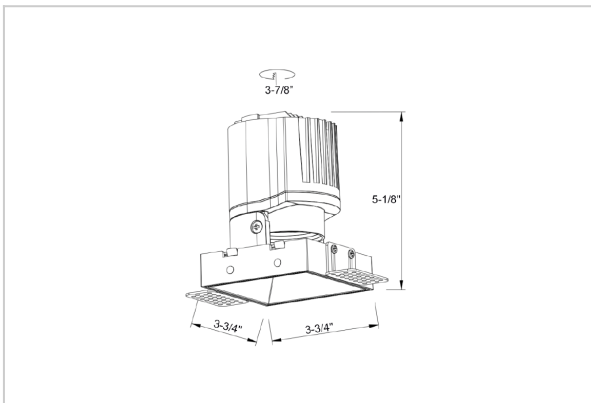

Thiea Down Lights

ITEM SKU#: 662187500348

Product Code : IK-RTHEIADL-15W-40K-BL-90C-15D

Voltage	100 - 277 V AC, 50-60 Hz
Lumen Output	1447.03lm
Power	15W
Efficacy	140lm/w
CCT	4000K
CRI	>90
Beam Angle	15°
Light Distribution	Spot
LED Type	COB
LED Light Source	Osram SOLERIQ S 19
Start Time	Instant
Driver	Stand Alone (included)
Operating Position	Non - Swiveling Type
Dimming	On-Off / Triac / 0-10 V
Construction	Sqaure
Mounting Type	Recessed
Heads	Single Head
Body Material	Aluminium Die cast
Finish	Black
Length	3-3/4"
Height	5-1/8"
Cut Out	3-7/8"
Optics	Darklight Technology Black, Silver
Width (W)	3-3/4"
Application Area	Guest Room, Corridor, Restaurant, Meeting Room Club, Hall, Hotel Entrance

Beam Spread (Options)

Spot 15°		Medium 24°		Flood 38°		Wide Flood 60°	
ft	Ø	ft	Ø	ft	Ø	ft	Ø
3.0	0.72	3.0	1.41	3.0	2.03	3.0	3.15
9.0	2.15	9.0	4.22	9.0	6.09	9.0	9.45
15.0	3.58	15.0	7.04	15.0	10.15	15.0	15.75