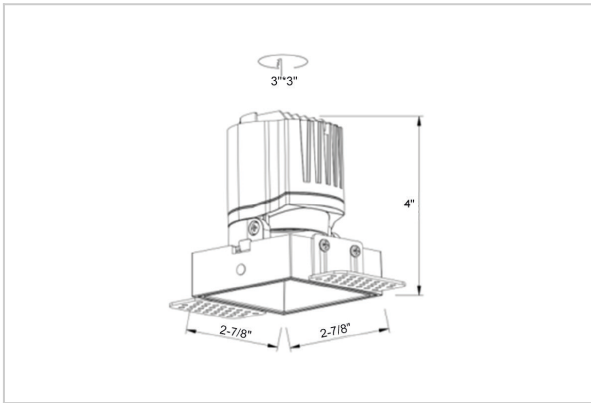

Thiea Down Lights

ITEM SKU#: 662187500294

Product Code : IK-RTHEIADL-8W-35K-BL-90C-60D

Voltage	100 - 277 V AC, 50-60 Hz
Lumen Output	729.96lm
Power	8W
Efficacy	140lm/w
CCT	3500K
CRI	>90
Beam Angle	60°
Light Distribution	Wide flood
LED Type	COB
LED Light Source	Osram SOLERIQ S 19
Start Time	Instant
Driver	Stand Alone (included)
Operating Position	Non - Swiveling Type
Dimming	On-Off / Triac / 0-10 V
Construction	Sqaure
Mounting Type	Recessed
Heads	Single Head
Body Material	Aluminium Die cast
Finish	Black
Length	2-7/8"
Height	4"
Cut Out	3"x3"
Optics	Darklight Technology Black, Silver
Width (W)	2-7/8"
Application Area	Guest Room, Corridor, Restaurant, Meeting Room Club, Hall, Hotel Entrance

Beam Spread (Options)

Spot	15°	Medium	24°	Flood	38°	Wide Flood	60°
ft	Ø	ft	Ø	ft	Ø	ft	Ø
3.0	0.72	3.0	1.41	3.0	2.03	3.0	3.15
9.0	2.15	9.0	4.22	9.0	6.09	9.0	9.45
15.0	3.58	15.0	7.04	15.0	10.15	15.0	15.75

Theia, a square LED downlight made of aluminum die cast with high quality powder coated luminaire housing and optimum heat sink. Specular reflector & power grid/global connectors available with isolated LED Driver using Ultra bright OSRAM COB.