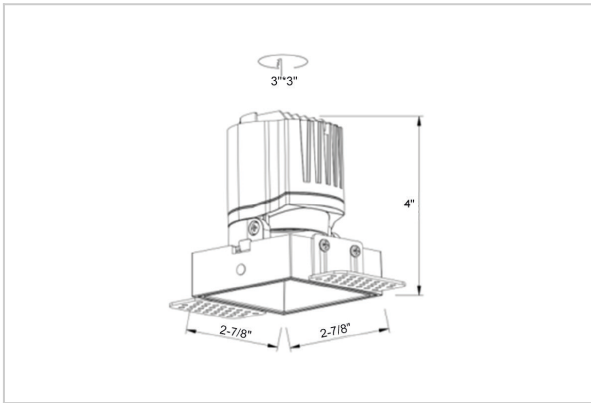

## Product Code : IK-RTHEIADL-8W-35K-BL-90C-38D

Voltage	100 - 277 V AC, 50-60 Hz
Lumen Output	717.67lm
Power	8W
Efficacy	140lm/w
CCT	3500K
CRI	>90
Beam Angle	38°
Light Distribution	Flood
LED Type	COB
LED Light Source	Osram SOLERIQ S 19
Start Time	Instant
Driver	Stand Alone (included)
Operating Position	Non - Swiveling Type
Dimming	On-Off / Triac / 0-10 V
Construction	Sqaure
Mounting Type	Recessed
Heads	Single Head
Body Material	Aluminium Die cast
Finish	Black
Length	2-7/8"
Height	4"
Cut Out	3"x3"
Optics	Darklight Technology Black, Silver
Width (W)	2-7/8"
Application Area	Guest Room, Corridor, Restaurant, Meeting Room Club, Hall, Hotel Entrance

### Beam Spread (Options)

Spot	15°	Medium	24°	Flood	38°	Wide Flood	60°
ft	Ø	ft	Ø	ft	Ø	ft	Ø
3.0	0.72	3.0	1.41	3.0	2.03	3.0	3.15
9.0	2.15	9.0	4.22	9.0	6.09	9.0	9.45
15.0	3.58	15.0	7.04	15.0	10.15	15.0	15.75