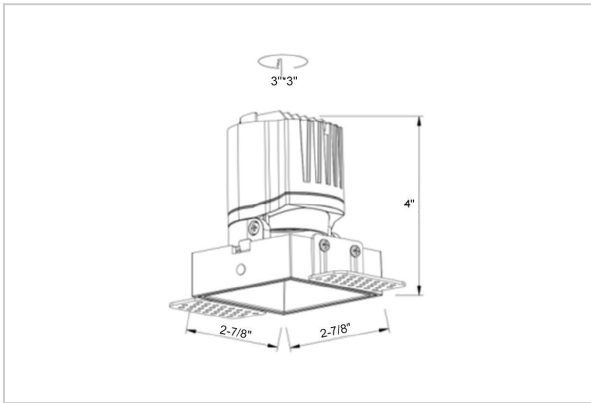

## Product Code : IK-RTHEIADL-8W-30K-BL-90C-38D

Voltage	100 - 277 V AC, 50-60 Hz
Lumen Output	683.5lm
Power	8W
Efficacy	140lm/w
CCT	3000K
CRI	>90
Beam Angle	38°
Light Distribution	Flood
LED Type	COB
LED Light Source	Osram SOLERIQ S 19
Start Time	Instant
Driver	Stand Alone (included)
Operating Position	Non - Swiveling Type
Dimming	On-Off / Triac / 0-10 V
Construction	Sqaure
Mounting Type	Recessed
Heads	Single Head
Body Material	Aluminium Die cast
Finish	Black
Length	2-7/8"
Height	4"
Cut Out	3"x3"
Optics	Darklight Technology Black, Silver
Width (W)	2-7/8"
Application Area	Guest Room, Corridor, Restaurant, Meeting Room Club, Hall, Hotel Entrance

### Beam Spread (Options)

Spot	15°	Medium	24°	Flood	38°	Wide Flood	60°
ft	Ø	ft	Ø	ft	Ø	ft	Ø
3.0	0.72	3.0	1.41	3.0	2.03	3.0	3.15
9.0	2.15	9.0	4.22	9.0	6.09	9.0	9.45
15.0	3.58	15.0	7.04	15.0	10.15	15.0	15.75