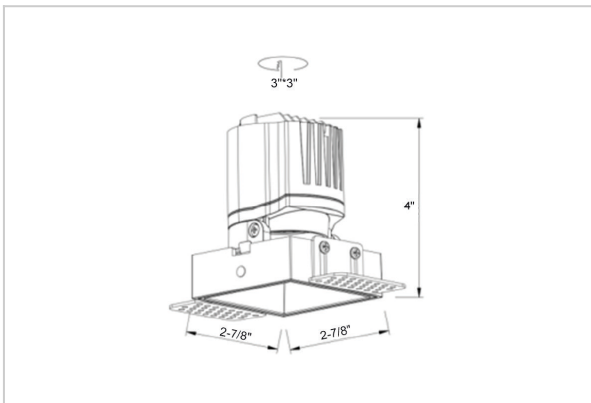

Thiea Down Lights

ITEM SKU#: 662187500218

Product Code : IK-RTHEIADL-8W-35K-BL-90C-24D

Voltage	100 - 277 V AC, 50-60 Hz
Lumen Output	711.37lm
Power	8W
Efficacy	140lm/w
CCT	3500K
CRI	>90
Beam Angle	24°
Light Distribution	Medium
LED Type	COB
LED Light Source	Osram SOLERIQ S 19
Start Time	Instant
Driver	Stand Alone (included)
Operating Position	Non - Swiveling Type
Dimming	On-Off / Triac / 0-10 V
Construction	Sqaure
Mounting Type	Recessed
Heads	Single Head
Body Material	Aluminium Die cast
Finish	Black
Length	2-7/8"
Height	4"
Cut Out	3"x3"
Optics	Darklight Technology Black, Silver
Width (W)	2-7/8"
Application Area	Guest Room, Corridor, Restaurant, Meeting Room Club, Hall, Hotel Entrance

Beam Spread (Options)

Spot	15°	Medium	24°	Flood	38°	Wide Flood	60°
ft	Ø	ft	Ø	ft	Ø	ft	Ø
3.0	0.72	3.0	1.41	3.0	2.03	3.0	3.15
9.0	2.15	9.0	4.22	9.0	6.09	9.0	9.45
15.0	3.58	15.0	7.04	15.0	10.15	15.0	15.75

Theia, a square LED downlight made of aluminum die cast with high quality powder coated luminaire housing and optimum heat sink. Specular reflector & power grid / global connectors available with isolated LED Driver using Ultra bright OSRAM COB.