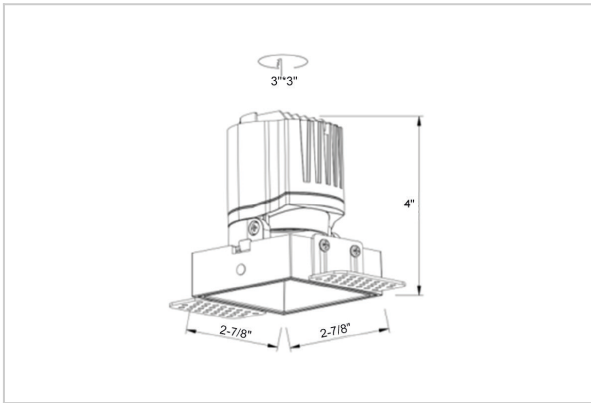

Thiea Down Lights

ITEM SKU#: 662187500164

Product Code : IK-RTHEIADL-8W-30K-BL-90C-15D

Voltage	100 - 277 V AC, 50-60 Hz
Lumen Output	728.1lm
Power	8W
Efficacy	140lm/w
CCT	3000K
CRI	>90
Beam Angle	15°
Light Distribution	Spot
LED Type	COB
LED Light Source	Osram SOLERIQ S 19
Start Time	Instant
Driver	Stand Alone (included)
Operating Position	Non - Swiveling Type
Dimming	On-Off / Triac / 0-10 V
Construction	Sqaure
Mounting Type	Recessed
Heads	Single Head
Body Material	Aluminium Die cast
Finish	Black
Length	2-7/8"
Height	4"
Cut Out	3"x3"
Optics	Darklight Technology Black, Silver
Width (W)	2-7/8"
Application Area	Guest Room, Corridor, Restaurant, Meeting Room Club, Hall, Hotel Entrance

Beam Spread (Options)

Spot 15°		Medium 24°		Flood 38°		Wide Flood 60°	
ft	Ø	ft	Ø	ft	Ø	ft	Ø
3.0	0.72	3.0	1.41	3.0	2.03	3.0	3.15
9.0	2.15	9.0	4.22	9.0	6.09	9.0	9.45
15.0	3.58	15.0	7.04	15.0	10.15	15.0	15.75