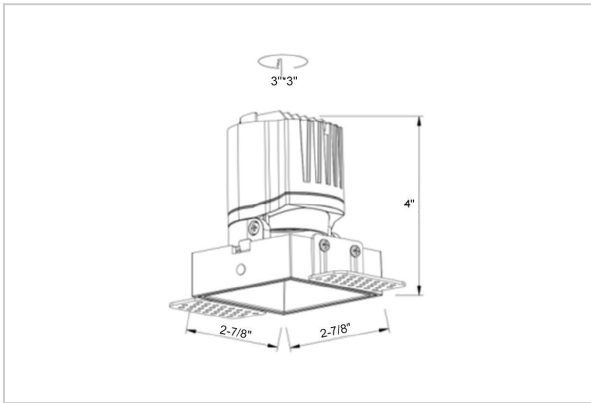

Thiea Down Lights

ITEM SKU#: 662187500157

Product Code : IK-RTHEIADL-8W-27K-BL-90C-15D

Voltage	100 - 277 V AC, 50-60 Hz
Lumen Output	693.42lm
Power	8W
Efficacy	140lm/w
CCT	2700K
CRI	>90
Beam Angle	15°
Light Distribution	Spot
LED Type	COB
LED Light Source	Osram SOLERIQ S 19
Start Time	Instant
Driver	Stand Alone (included)
Operating Position	Non - Swiveling Type
Dimming	On-Off / Triac / 0-10 V
Construction	Sqaure
Mounting Type	Recessed
Heads	Single Head
Body Material	Aluminium Die cast
Finish	Black
Length	2-7/8"
Height	4"
Cut Out	3"x3"
Optics	Darklight Technology Black, Silver
Width (W)	2-7/8"
Application Area	Guest Room, Corridor, Restaurant, Meeting Room Club, Hall, Hotel Entrance

Beam Spread (Options)

Spot 15°		Medium 24°		Flood 38°		Wide Flood 60°	
ft	Ø	ft	Ø	ft	Ø	ft	Ø
3.0	0.72	3.0	1.41	3.0	2.03	3.0	3.15
9.0	2.15	9.0	4.22	9.0	6.09	9.0	9.45
15.0	3.58	15.0	7.04	15.0	10.15	15.0	15.75