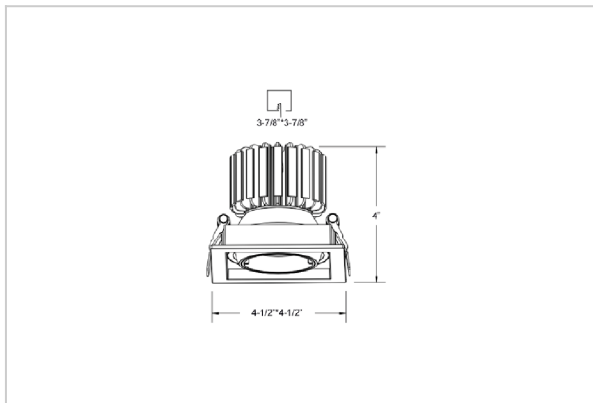

Scint Down Lights

ITEM SKU#: 662187500096

Product Code : IK-RSCINTDL-30W-40K-WH-90C-24D

Voltage	100 - 277 V AC, 50-60 Hz
Lumen Output	2700lm
Power	30W
Efficacy	90lm/w
CCT	4000K
CRI	>90
Beam Angle	24°
Light Distribution	Medium
LED Light Source	Osram SOLERIQ S 19
Start Time	Instant
Driver	Stand Alone (included)
Operating Position	Swiveling Type, 360D
Dimming	On-Off / Triac / 0-10 V
Construction	Sqaure
Mounting Type	Recessed
Heads	Single Head
Body Material	Aluminium Die cast
Finish	White
Height	4-7/8"
Diameter	5-1/2"x5-1/2"
Cut Out	4-7/8"x4-7/8"
Optics	Darklight Technology Black, Silver
Application Area	Guest Room, Corridor, Restaurant, Meeting Room Club, Hall, Hotel Entrance

Beam Spread (Options)

Spot	15°		Medium 24°		Flood 38°	
	ft	Ø	ft	Ø	ft	Ø
3.0	0.72	3.0	1.41	3.0	2.03	
9.0	2.15	9.0	4.22	9.0	6.09	
15.0	3.58	15.0	7.04	15.0	10.15	

Square in design, Scint LED downlight is made up of aluminum die cast with high quality powder coated luminaire housing and optimum heat sink. Available in multiple wattages and beam angle, the luminaire renders greater flexibility in its application for store lighting. Moreover, the specular darklight reflector in this store light allows outstanding visual comfort to the visitors.