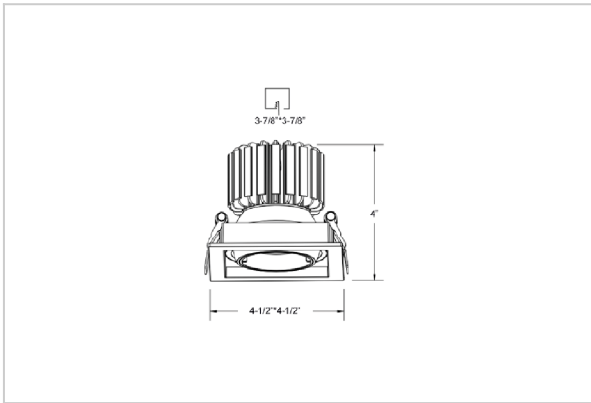

## Product Code : IK-RSCINTDL-30W-40K-WH-90C-24D

Voltage	100 - 277 V AC, 50-60 Hz
Lumen Output	2700lm
Power	30W
Efficacy	90lm/w
CCT	4000K
CRI	>90
Beam Angle	24°
Light Distribution	Medium
LED Light Source	Osram SOLERIQ S 19
Start Time	Instant
Driver	Stand Alone (included)
Operating Position	Swiveling Type, 360D
Dimming	On-Off / Triac / 0-10 V
Construction	Sqaure
Mounting Type	Recessed
Heads	Single Head
Body Material	Aluminium Die cast
Finish	White
Height	4-7/8"
Diameter	5-1/2"x5-1/2"
Cut Out	4-7/8"x4-7/8"
Optics	Darklight Technology Black, Silver
Application Area	Guest Room, Corridor, Restaurant, Meeting Room Club, Hall, Hotel Entrance

### Beam Spread (Options)

Spot	15°		Medium 24°		Flood 38°	
	ft	Ø	ft	Ø	ft	Ø
3.0	0.72	3.0	1.41	3.0	2.03	
9.0	2.15	9.0	4.22	9.0	6.09	
15.0	3.58	15.0	7.04	15.0	10.15	

Square in design, Scint LED downlight is made up of aluminum die cast with high quality powder coated luminaire housing and optimum heat sink. Available in multiple wattages and beam angle, the luminaire renders greater flexibility in its application for store lighting. Moreover, the specular darklight reflector in this store light allows outstanding visual comfort to the visitors.