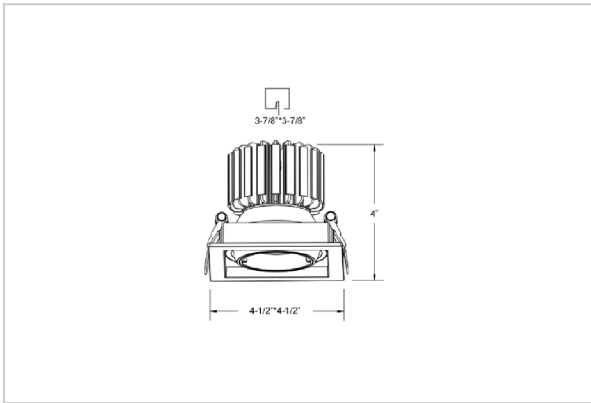

Scint Down Lights

ITEM SKU#: 662187500065

Product Code : IK-RSCINTDL-30W-27K-WH-90C-24D

Voltage	100 - 277 V AC, 50-60 Hz
Lumen Output	2700lm
Power	30W
Efficacy	90lm/w
CCT	2700K
CRI	>90
Beam Angle	24°
Light Distribution	Medium
LED Light Source	Osram SOLERIQ S 19
Start Time	Instant
Driver	Stand Alone (included)
Operating Position	Swiveling Type, 360D
Dimming	On-Off / Triac / 0-10 V
Construction	Sqaure
Mounting Type	Recessed
Heads	Single Head
Body Material	Aluminium Die cast
Finish	White
Height	4-7/8"
Diameter	5-1/2"x5-1/2"
Cut Out	4-7/8"x4-7/8"
Optics	Darklight Technology Black, Silver
Application Area	Guest Room, Corridor, Restaurant, Meeting Room Club, Hall, Hotel Entrance

Beam Spread (Options)

Spot	15°		Medium 24°		Flood 38°	
	ft	Ø	ft	Ø	ft	Ø
3.0	0.72	3.0	1.41	3.0	2.03	
9.0	2.15	9.0	4.22	9.0	6.09	
15.0	3.58	15.0	7.04	15.0	10.15	

Square in design, Scint LED downlight is made up of aluminum die cast with high quality powder coated luminaire housing and optimum heat sink. Available in multiple wattages and beam angle, the luminaire renders greater flexibility in its application for store lighting. Moreover, the specular darklight reflector in this store light allows outstanding visual comfort to the visitors.