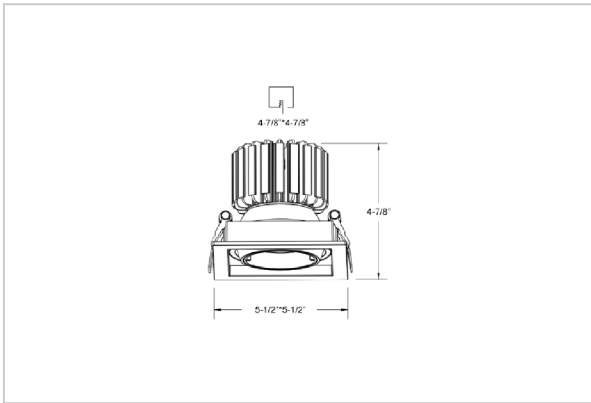

## Product Code : IK-RSCINTDL-20W-40K-WH-90C-24D

Voltage	100 - 277 V AC, 50-60 Hz
Lumen Output	1800lm
Power	20W
Efficacy	90lm/w
CCT	4000K
CRI	>90
Beam Angle	24°
Light Distribution	Medium
LED Light Source	Osram SOLERIQ S 19
Start Time	Instant
Driver	Stand Alone (included)
Operating Position	Swiveling Type, 360D
Dimming	On-Off / Triac / 0-10 V
Construction	Sqaure
Mounting Type	Recessed
Heads	Single Head
Body Material	Aluminium Die cast
Finish	White
Height	4"
Diameter	4-1/2"x4-1/2"
Cut Out	3-7/8"x3-7/8"
Optics	Darklight Technology Black, Silver
Application Area	Guest Room, Corridor, Restaurant, Meeting Room Club, Hall, Hotel Entrance

### Beam Spread (Options)

Spot 15°		Medium 24°		Flood 38°	
ft	Ø	ft	Ø	ft	Ø
3.0	0.72	3.0	1.41	3.0	2.03
9.0	2.15	9.0	4.22	9.0	6.09
15.0	3.58	15.0	7.04	15.0	10.15

Square in design, Scint LED downlight is made up of aluminum die cast with high quality powder coated luminaire housing and optimum heat sink. Available in multiple wattages and beam angle, the luminaire renders greater flexibility in its application for store lighting. Moreover, the specular darklight reflector in this store light allows outstanding visual comfort to the visitors.