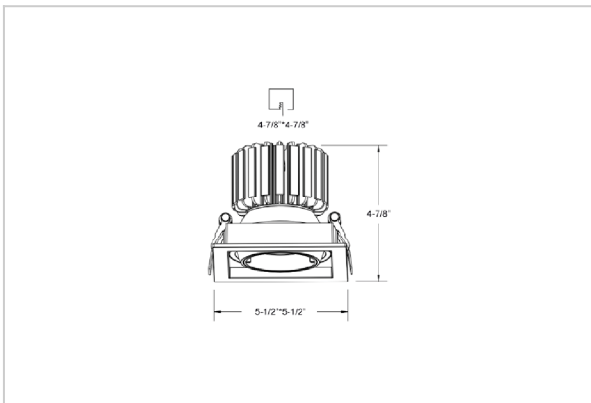

Scint Down Lights

ITEM SKU#: 662187499963

Product Code : IK-RSCINTDL-20W-35K-WH-90C-24D

Voltage	100 - 277 V AC, 50-60 Hz
Lumen Output	1800lm
Power	20W
Efficacy	90lm/w
CCT	3500K
CRI	>90
Beam Angle	24°
Light Distribution	Medium
LED Light Source	Osram SOLERIQ S 19
Start Time	Instant
Driver	Stand Alone (included)
Operating Position	Swiveling Type, 360D
Dimming	On-Off / Triac / 0-10 V
Construction	Sqaure
Mounting Type	Recessed
Heads	Single Head
Body Material	Aluminium Die cast
Finish	White
Height	4"
Diameter	4-1/2"x4-1/2"
Cut Out	3-7/8"x3-7/8"
Optics	Darklight Technology Black, Silver
Application Area	Guest Room, Corridor, Restaurant, Meeting Room Club, Hall, Hotel Entrance

Beam Spread (Options)

Spot	15°		Medium 24°		Flood 38°	
	ft	Ø	ft	Ø	ft	Ø
3.0	0.72	3.0	1.41	3.0	2.03	
9.0	2.15	9.0	4.22	9.0	6.09	
15.0	3.58	15.0	7.04	15.0	10.15	

Square in design, Scint LED downlight is made up of aluminum die cast with high quality powder coated luminaire housing and optimum heat sink. Available in multiple wattages and beam angle, the luminaire renders greater flexibility in its application for store lighting. Moreover, the specular darklight reflector in this store light allows outstanding visual comfort to the visitors.