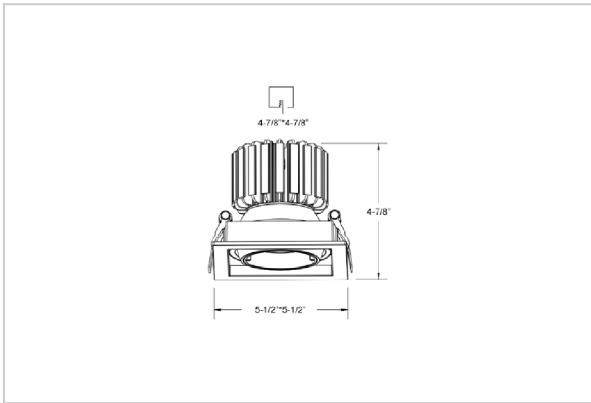

## Product Code : IK-RSCINTDL-20W-30K-WH-90C-24D

Voltage	100 - 277 V AC, 50-60 Hz
Lumen Output	1800lm
Power	20W
Efficacy	90lm/w
CCT	3000K
CRI	>90
Beam Angle	24°
Light Distribution	Medium
LED Light Source	Osram SOLERIQ S 19
Start Time	Instant
Driver	Stand Alone (included)
Operating Position	Swiveling Type, 360D
Dimming	On-Off / Triac / 0-10 V
Construction	Sqaure
Mounting Type	Recessed
Heads	Single Head
Body Material	Aluminium Die cast
Finish	White
Height	4"
Diameter	4-1/2"x4-1/2"
Cut Out	3-7/8"x3-7/8"
Optics	Darklight Technology Black, Silver
Application Area	Guest Room, Corridor, Restaurant, Meeting Room Club, Hall, Hotel Entrance

### Beam Spread (Options)

Spot 15°		Medium 24°		Flood 38°	
ft	Ø	ft	Ø	ft	Ø
3.0	0.72	3.0	1.41	3.0	2.03
9.0	2.15	9.0	4.22	9.0	6.09
15.0	3.58	15.0	7.04	15.0	10.15

Square in design, Scint LED downlight is made up of aluminum die cast with high quality powder coated luminaire housing and optimum heat sink. Available in multiple wattages and beam angle, the luminaire renders greater flexibility in its application for store lighting. Moreover, the specular darklight reflector in this store light allows outstanding visual comfort to the visitors.