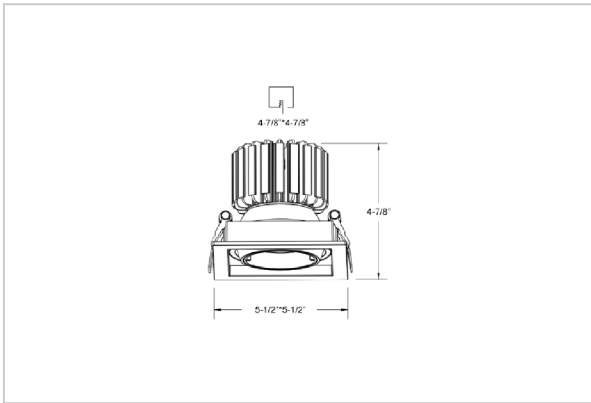

## Product Code : IK-RSCINTDL-20W-40K-WH-90C-15D

Voltage	100 - 277 V AC, 50-60 Hz
Lumen Output	1800lm
Power	20W
Efficacy	90lm/w
CCT	4000K
CRI	>90
Beam Angle	15°
Light Distribution	Spot
LED Light Source	Osram SOLERIQ S 19
Start Time	Instant
Driver	Stand Alone (included)
Operating Position	Swiveling Type, 360D
Dimming	On-Off / Triac / 0-10 V
Construction	Sqaure
Mounting Type	Recessed
Heads	Single Head
Body Material	Aluminium Die cast
Finish	White
Height	4"
Diameter	4-1/2"x4-1/2"
Cut Out	3-7/8"x3-7/8"
Optics	Darklight Technology Black, Silver
Application Area	Guest Room, Corridor, Restaurant, Meeting Room Club, Hall, Hotel Entrance

### Beam Spread (Options)

Spot 15°		Medium 24°		Flood 38°	
ft	Ø	ft	Ø	ft	Ø
3.0	0.72	3.0	1.41	3.0	2.03
9.0	2.15	9.0	4.22	9.0	6.09
15.0	3.58	15.0	7.04	15.0	10.15

Square in design, Scint LED downlight is made up of aluminum die cast with high quality powder coated luminaire housing and optimum heat sink. Available in multiple wattages and beam angle, the luminaire renders greater flexibility in its application for store lighting. Moreover, the specular darklight reflector in this store light allows outstanding visual comfort to the visitors.