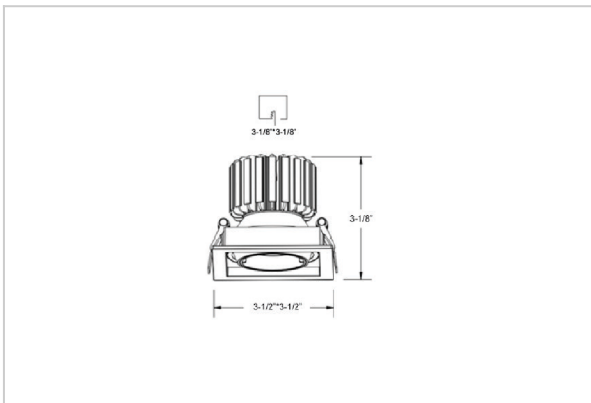

## Product Code : IK-RSCINTDL-12W-30K-WH-90C-36D

Voltage	100 - 277 V AC, 50-60 Hz
Lumen Output	1080lm
Power	12W
Efficacy	90lm/w
CCT	3000K
CRI	>90
Beam Angle	36°
Light Distribution	Flood
LED Light Source	Osram SOLERIQ S 19
Start Time	Instant
Driver	Stand Alone (included)
Operating Position	Swiveling Type, 360D
Dimming	On-Off / Triac / 0-10 V
Construction	Sqaure
Mounting Type	Recessed
Heads	Single Head
Body Material	Aluminium Die cast
Finish	White
Height	3-1/8"
Diameter	3-1/2"x3-1/2"
Cut Out	3-1/8"x3-1/8"
Optics	Darklight Technology Black, Silver
Application Area	Guest Room, Corridor, Restaurant, Meeting Room Club, Hall, Hotel Entrance

### Beam Spread (Options)

Spot	15°		Medium 24°		Flood 38°	
	ft	Ø	ft	Ø	ft	Ø
3.0	0.72	3.0	1.41	3.0	2.03	
9.0	2.15	9.0	4.22	9.0	6.09	
15.0	3.58	15.0	7.04	15.0	10.15	

Square in design, Scint LED downlight is made up of aluminum die cast with high quality powder coated luminaire housing and optimum heat sink. Available in multiple wattages and beam angle, the luminaire renders greater flexibility in its application for store lighting. Moreover, the specular darklight reflector in this store light allows outstanding visual comfort to the visitors.