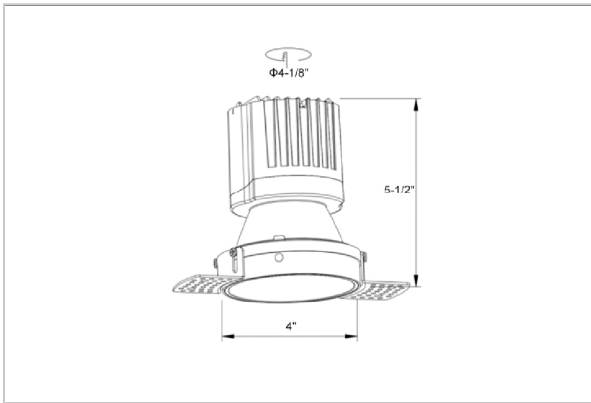

## Product Code : IK-ROLIVIODL-50W-40K-WH-90C-24D

Voltage	100 - 277 V AC, 50-60 Hz
Lumen Output	4700.28lm
Power	50W
Efficacy	140lm/w
CCT	4000K
CRI	>90
Beam Angle	24°
Light Distribution	Medium
LED Type	COB
LED Light Source	Osram SOLERIQ S 19
Start Time	Instant
Driver	Stand Alone (included)
Operating Position	Non - Swiveling Type
Dimming	On-Off / Triac / 0-10 V
Construction	Round
Mounting Type	Recessed
Heads	Single Head
Body Material	Aluminium Die cast
Finish	White
Height	6-5/8"
Diameter	6-1/2"
Cut Out	3"
Optics	Darklight Technology Black, Silver
Application Area	Guest Room, Corridor, Restaurant, Meeting Room Club, Hall, Hotel Entrance

### Beam Spread (Options)

Spot 15°		Medium 24°		Flood 38°		Wide Flood 60°	
ft	Ø	ft	Ø	ft	Ø	ft	Ø
3.0	0.72	3.0	1.41	3.0	2.03	3.0	3.15
9.0	2.15	9.0	4.22	9.0	6.09	9.0	9.45
15.0	3.58	15.0	7.04	15.0	10.15	15.0	15.75