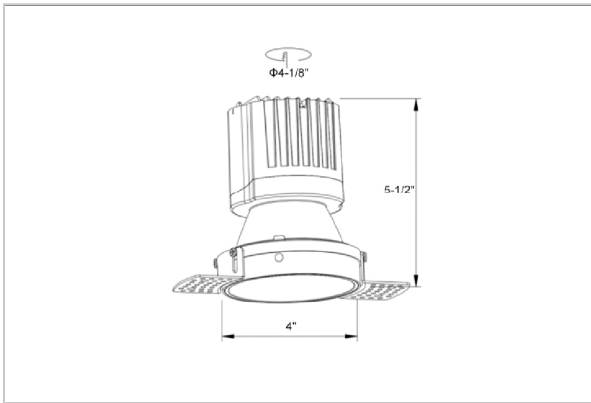

## Product Code : IK-ROLIVIODL-50W-40K-WH-90C-15D

Voltage	100 - 277 V AC, 50-60 Hz
Lumen Output	4727.63lm
Power	50W
Efficacy	140lm/w
CCT	4000K
CRI	>90
Beam Angle	15°
Light Distribution	Spot
LED Type	COB
LED Light Source	Osram SOLERIQ S 19
Start Time	Instant
Driver	Stand Alone (included)
Operating Position	Non - Swiveling Type
Dimming	On-Off / Triac / 0-10 V
Construction	Round
Mounting Type	Recessed
Heads	Single Head
Body Material	Aluminium Die cast
Finish	White
Height	6-5/8"
Diameter	6-1/2"
Cut Out	3"
Optics	Darklight Technology Black, Silver
Application Area	Guest Room, Corridor, Restaurant, Meeting Room Club, Hall, Hotel Entrance

### Beam Spread (Options)

Spot 15°		Medium 24°		Flood 38°		Wide Flood 60°	
ft	Ø	ft	Ø	ft	Ø	ft	Ø
3.0	0.72	3.0	1.41	3.0	2.03	3.0	3.15
9.0	2.15	9.0	4.22	9.0	6.09	9.0	9.45
15.0	3.58	15.0	7.04	15.0	10.15	15.0	15.75