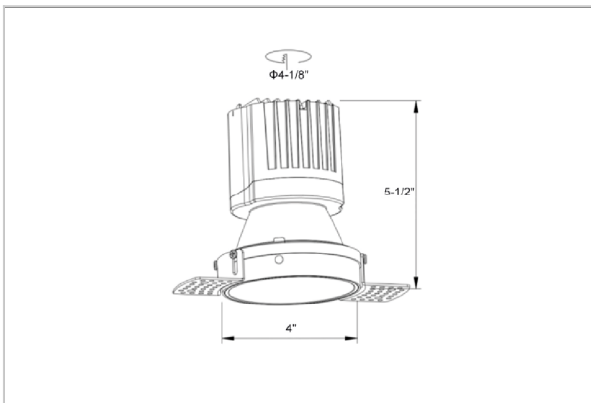

## Product Code : IK-ROLIVIODL-50W-35K-WH-90C-15D

Voltage	100 - 277 V AC, 50-60 Hz
Lumen Output	4502.5lm
Power	50W
Efficacy	140lm/w
CCT	3500K
CRI	>90
Beam Angle	15°
Light Distribution	Spot
LED Type	COB
LED Light Source	Osram SOLERIQ S 19
Start Time	Instant
Driver	Stand Alone (included)
Operating Position	Non - Swiveling Type
Dimming	On-Off / Triac / 0-10 V
Construction	Round
Mounting Type	Recessed
Heads	Single Head
Body Material	Aluminium Die cast
Finish	White
Height	6-5/8"
Diameter	6-1/2"
Cut Out	3"
Optics	Darklight Technology Black, Silver
Application Area	Guest Room, Corridor, Restaurant, Meeting Room Club, Hall, Hotel Entrance

### Beam Spread (Options)

Spot 15°		Medium 24°		Flood 38°		Wide Flood 60°	
ft	Ø	ft	Ø	ft	Ø	ft	Ø
3.0	0.72	3.0	1.41	3.0	2.03	3.0	3.15
9.0	2.15	9.0	4.22	9.0	6.09	9.0	9.45
15.0	3.58	15.0	7.04	15.0	10.15	15.0	15.75