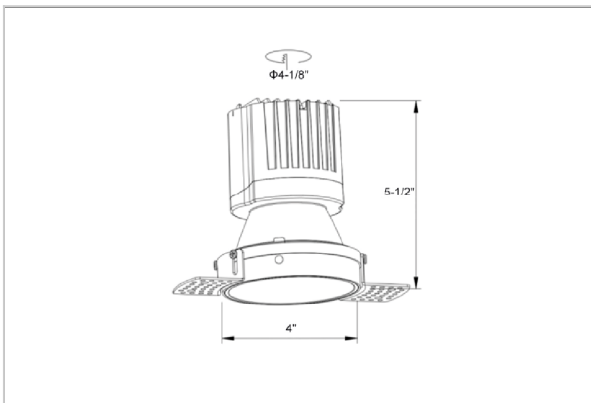

Olivio Down Lights

ITEM SKU#: 662187499628

Product Code : IK-ROLIVIODL-30W-35K-WH-90C-60D

Voltage	100 - 277 V AC, 50-60 Hz
Lumen Output	2692.3lm
Power	30W
Efficacy	140lm/w
CCT	3500K
CRI	>90
Beam Angle	60°
Light Distribution	Wide flood
LED Type	COB
LED Light Source	Osram SOLERIQ S 19
Start Time	Instant
Driver	Stand Alone (included)
Operating Position	Non - Swiveling Type
Dimming	On-Off / Triac / 0-10 V
Construction	Round
Mounting Type	Recessed
Heads	Single Head
Body Material	Aluminium Die cast
Finish	White
Height	5-5/8"
Diameter	6-1/2"
Cut Out	3"
Optics	Darklight Technology Black, Silver
Application Area	Guest Room, Corridor, Restaurant, Meeting Room Club, Hall, Hotel Entrance

Beam Spread (Options)

Spot 15°		Medium 24°		Flood 38°		Wide Flood 60°	
ft	Ø	ft	Ø	ft	Ø	ft	Ø
3.0	0.72	3.0	1.41	3.0	2.03	3.0	3.15
9.0	2.15	9.0	4.22	9.0	6.09	9.0	9.45
15.0	3.58	15.0	7.04	15.0	10.15	15.0	15.75