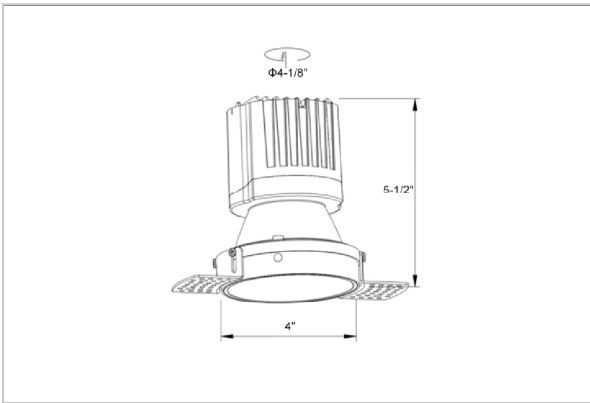

## Product Code : IK-ROLIVIODL-30W-27K-WH-90C-15D

Voltage	100 - 277 V AC, 50-60 Hz
Lumen Output	2471.8lm
Power	30W
Efficacy	140lm/w
CCT	2700K
CRI	>90
Beam Angle	15°
Light Distribution	Spot
LED Type	COB
LED Light Source	Osram SOLERIQ S 19
Start Time	Instant
Driver	Stand Alone (included)
Operating Position	Non - Swiveling Type
Dimming	On-Off / Triac / 0-10 V
Construction	Round
Mounting Type	Recessed
Heads	Single Head
Body Material	Aluminium Die cast
Finish	White
Height	5-5/8"
Diameter	6-1/2"
Cut Out	3"
Optics	Darklight Technology Black, Silver
Application Area	Guest Room, Corridor, Restaurant, Meeting Room Club, Hall, Hotel Entrance

### Beam Spread (Options)

Spot 15°		Medium 24°		Flood 38°		Wide Flood 60°	
ft	Ø	ft	Ø	ft	Ø	ft	Ø
3.0	0.72	3.0	1.41	3.0	2.03	3.0	3.15
9.0	2.15	9.0	4.22	9.0	6.09	9.0	9.45
15.0	3.58	15.0	7.04	15.0	10.15	15.0	15.75