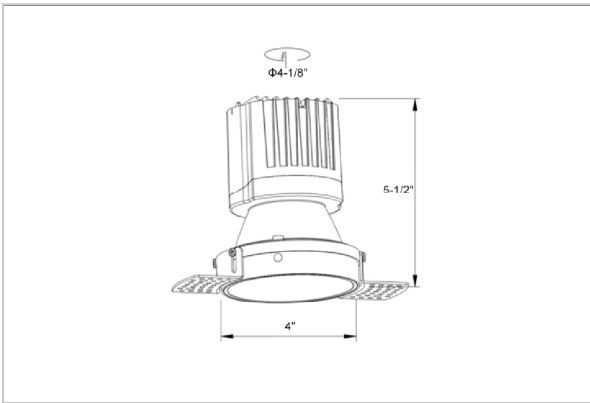

## Product Code : IK-ROLIVIODL-25W-40K-WH-90C-24D

Voltage	100 - 277 V AC, 50-60 Hz
Lumen Output	2337.85lm
Power	25W
Efficacy	140lm/w
CCT	4000K
CRI	>90
Beam Angle	24°
Light Distribution	Medium
LED Type	COB
LED Light Source	Osram SOLERIQ S 19
Start Time	Instant
Driver	Stand Alone (included)
Operating Position	Non - Swiveling Type
Dimming	On-Off / Triac / 0-10 V
Construction	Round
Mounting Type	Recessed
Heads	Single Head
Body Material	Aluminium Die cast
Finish	White
Height	4-7/8"
Diameter	6-1/2"
Cut Out	3"
Optics	Darklight Technology Black, Silver
Application Area	Guest Room, Corridor, Restaurant, Meeting Room Club, Hall, Hotel Entrance

### Beam Spread (Options)

Spot 15°		Medium 24°		Flood 38°		Wide Flood 60°	
ft	Ø	ft	Ø	ft	Ø	ft	Ø
3.0	0.72	3.0	1.41	3.0	2.03	3.0	3.15
9.0	2.15	9.0	4.22	9.0	6.09	9.0	9.45
15.0	3.58	15.0	7.04	15.0	10.15	15.0	15.75