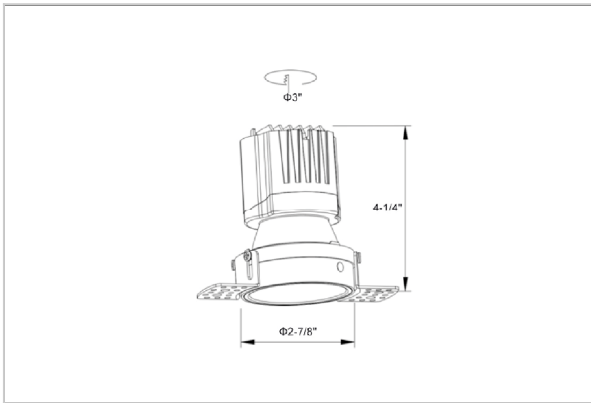

Olivio Down Lights

ITEM SKU#: 662187499093

Product Code : IK-ROLIVIODL-8W-40K-WH-90C-38D

Voltage	100 - 277 V AC, 50-60 Hz
Lumen Output	753.55lm
Power	8W
Efficacy	140lm/w
CCT	4000K
CRI	>90
Beam Angle	38°
Light Distribution	Flood
LED Type	COB
LED Light Source	Osram SOLERIQ S 19
Start Time	Instant
Driver	Stand Alone (included)
Operating Position	Non - Swiveling Type
Dimming	On-Off / Triac / 0-10 V
Construction	Round
Mounting Type	Recessed
Heads	Single Head
Body Material	Aluminium Die cast
Finish	White
Height	4"
Diameter	6-1/2"
Cut Out	3"
Optics	Darklight Technology Black, Silver
Application Area	Guest Room, Corridor, Restaurant, Meeting Room Club, Hall, Hotel Entrance

Beam Spread (Options)

Spot 15°		Medium 24°		Flood 38°		Wide Flood 60°	
ft	Ø	ft	Ø	ft	Ø	ft	Ø
3.0	0.72	3.0	1.41	3.0	2.03	3.0	3.15
9.0	2.15	9.0	4.22	9.0	6.09	9.0	9.45
15.0	3.58	15.0	7.04	15.0	10.15	15.0	15.75

Olivio, a round LED downlight made of aluminum die cast with high quality powder coated luminaire housing and optimum heat sink. Specular reflector & power grid /global connectors available with isolated LED Driver using Ultra bright OSRAM COB.