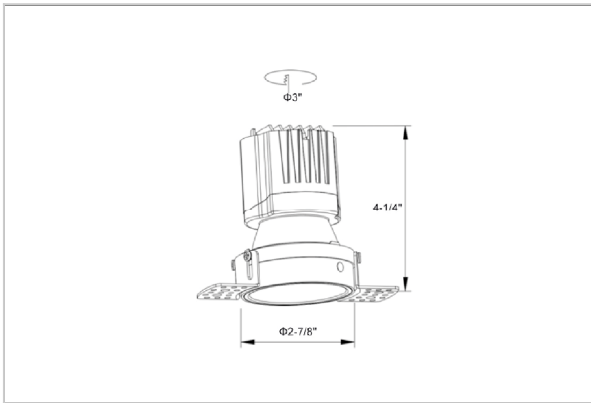

## Product Code : IK-ROLIVIODL-8W-35K-WH-90C-38D

Voltage	100 - 277 V AC, 50-60 Hz
Lumen Output	717.67lm
Power	8W
Efficacy	140lm/w
CCT	3500K
CRI	>90
Beam Angle	38°
Light Distribution	Flood
LED Type	COB
LED Light Source	Osram SOLERIQ S 19
Start Time	Instant
Driver	Stand Alone (included)
Operating Position	Non - Swiveling Type
Dimming	On-Off / Triac / 0-10 V
Construction	Round
Mounting Type	Recessed
Heads	Single Head
Body Material	Aluminium Die cast
Finish	White
Height	4"
Diameter	6-1/2"
Cut Out	3"
Optics	Darklight Technology Black, Silver
Application Area	Guest Room, Corridor, Restaurant, Meeting Room Club, Hall, Hotel Entrance

### Beam Spread (Options)

Spot	15°	Medium	24°	Flood	38°	Wide Flood	60°
ft	Ø	ft	Ø	ft	Ø	ft	Ø
3.0	0.72	3.0	1.41	3.0	2.03	3.0	3.15
9.0	2.15	9.0	4.22	9.0	6.09	9.0	9.45
15.0	3.58	15.0	7.04	15.0	10.15	15.0	15.75