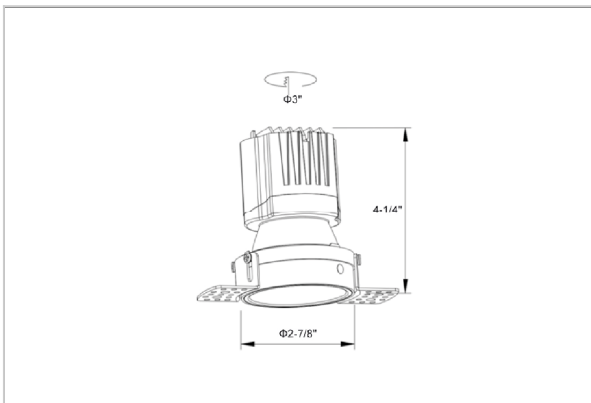

Olivio Down Lights

ITEM SKU#: 662187499086

Product Code : IK-ROLIVIODL-8W-35K-WH-90C-38D

Voltage	100 - 277 V AC, 50-60 Hz
Lumen Output	717.67lm
Power	8W
Efficacy	140lm/w
CCT	3500K
CRI	>90
Beam Angle	38°
Light Distribution	Flood
LED Type	COB
LED Light Source	Osram SOLERIQ S 19
Start Time	Instant
Driver	Stand Alone (included)
Operating Position	Non - Swiveling Type
Dimming	On-Off / Triac / 0-10 V
Construction	Round
Mounting Type	Recessed
Heads	Single Head
Body Material	Aluminium Die cast
Finish	White
Height	4"
Diameter	6-1/2"
Cut Out	3"
Optics	Darklight Technology Black, Silver
Application Area	Guest Room, Corridor, Restaurant, Meeting Room Club, Hall, Hotel Entrance

Beam Spread (Options)

Spot 15°		Medium 24°		Flood 38°		Wide Flood 60°	
ft	Ø	ft	Ø	ft	Ø	ft	Ø
3.0	0.72	3.0	1.41	3.0	2.03	3.0	3.15
9.0	2.15	9.0	4.22	9.0	6.09	9.0	9.45
15.0	3.58	15.0	7.04	15.0	10.15	15.0	15.75

Olivio, a round LED downlight made of aluminum die cast with high quality powder coated luminaire housing and optimum heat sink. Specular reflector & power grid /global connectors available with isolated LED Driver using Ultra bright OSRAM COB.