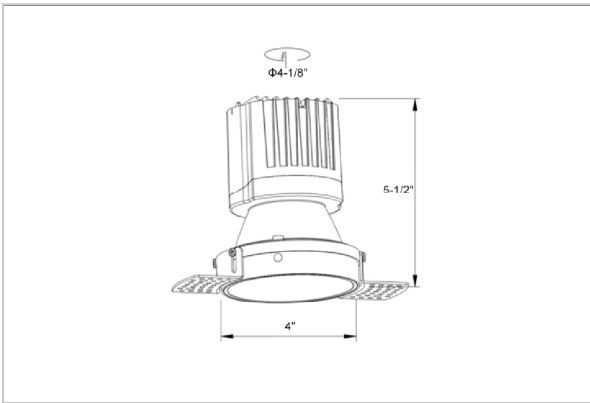

## Product Code : IK-ROLIVIODL-30W-35K-BL-90C-60D

Voltage	100 - 277 V AC, 50-60 Hz
Lumen Output	2692.3lm
Power	30W
Efficacy	140lm/w
CCT	3500K
CRI	>90
Beam Angle	60°
Light Distribution	Wide flood
LED Type	COB
LED Light Source	Osram SOLERIQ S 19
Start Time	Instant
Driver	Stand Alone (included)
Operating Position	Non - Swiveling Type
Dimming	On-Off / Triac / 0-10 V
Construction	Round
Mounting Type	Recessed
Heads	Single Head
Body Material	Aluminium Die cast
Finish	Black
Height	5-5/8"
Diameter	5-1/8"
Cut Out	3"
Optics	Darklight Technology Black, Silver
Application Area	Guest Room, Corridor, Restaurant, Meeting Room Club, Hall, Hotel Entrance

### Beam Spread (Options)

Spot 15°		Medium 24°		Flood 38°		Wide Flood 60°	
ft	Ø	ft	Ø	ft	Ø	ft	Ø
3.0	0.72	3.0	1.41	3.0	2.03	3.0	3.15
9.0	2.15	9.0	4.22	9.0	6.09	9.0	9.45
15.0	3.58	15.0	7.04	15.0	10.15	15.0	15.75