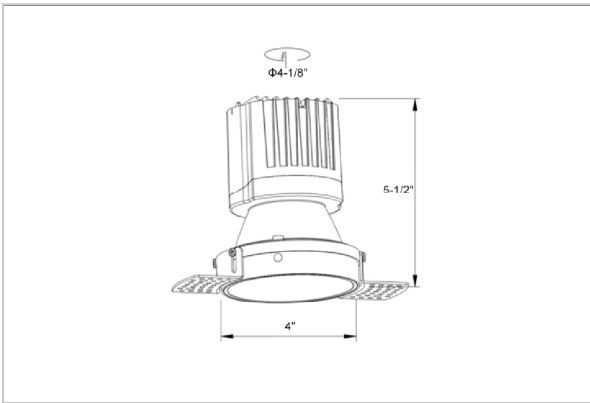

Olivio Down Lights

ITEM SKU#: 662187498720

Product Code : IK-ROLIVIODL-30W-27K-BL-90C-38D

Voltage	100 - 277 V AC, 50-60 Hz
Lumen Output	2481.33lm
Power	30W
Efficacy	140lm/w
CCT	2700K
CRI	>90
Beam Angle	38°
Light Distribution	Flood
LED Type	COB
LED Light Source	Osram SOLERIQ S 19
Start Time	Instant
Driver	Stand Alone (included)
Operating Position	Non - Swiveling Type
Dimming	On-Off / Triac / 0-10 V
Construction	Round
Mounting Type	Recessed
Heads	Single Head
Body Material	Aluminium Die cast
Finish	Black
Height	5-5/8"
Diameter	4-1/2"
Cut Out	3"
Optics	Darklight Technology Black, Silver
Application Area	Guest Room, Corridor, Restaurant, Meeting Room Club, Hall, Hotel Entrance

Beam Spread (Options)

Spot 15°		Medium 24°		Flood 38°		Wide Flood 60°	
ft	Ø	ft	Ø	ft	Ø	ft	Ø
3.0	0.72	3.0	1.41	3.0	2.03	3.0	3.15
9.0	2.15	9.0	4.22	9.0	6.09	9.0	9.45
15.0	3.58	15.0	7.04	15.0	10.15	15.0	15.75

Olivio, a round LED downlight made of aluminum die cast with high quality powder coated luminaire housing and optimum heat sink. Specular reflector & power grid /global connectors available with isolated LED Driver using Ultra bright OSRAM COB.