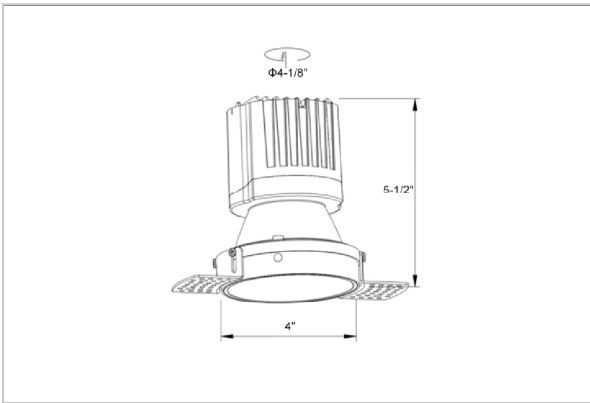

## Product Code : IK-ROLIVIODL-30W-27K-BL-90C-15D

Voltage	100 - 277 V AC, 50-60 Hz
Lumen Output	2471.8lm
Power	30W
Efficacy	140lm/w
CCT	2700K
CRI	>90
Beam Angle	15°
Light Distribution	Spot
LED Type	COB
LED Light Source	Osram SOLERIQ S 19
Start Time	Instant
Driver	Stand Alone (included)
Operating Position	Non - Swiveling Type
Dimming	On-Off / Triac / 0-10 V
Construction	Round
Mounting Type	Recessed
Heads	Single Head
Body Material	Aluminium Die cast
Finish	Black
Height	5-5/8"
Diameter	4-1/2"
Cut Out	3"
Optics	Darklight Technology Black, Silver
Application Area	Guest Room, Corridor, Restaurant, Meeting Room Club, Hall, Hotel Entrance

### Beam Spread (Options)

Spot 15°		Medium 24°		Flood 38°		Wide Flood 60°	
ft	Ø	ft	Ø	ft	Ø	ft	Ø
3.0	0.72	3.0	1.41	3.0	2.03	3.0	3.15
9.0	2.15	9.0	4.22	9.0	6.09	9.0	9.45
15.0	3.58	15.0	7.04	15.0	10.15	15.0	15.75