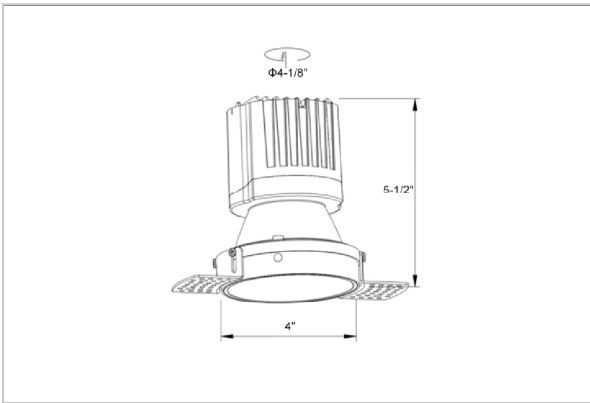

Olivio Down Lights

ITEM SKU#: 662187498539

Product Code : IK-ROLIVIODL-25W-30K-BL-90C-24D

Voltage	100 - 277 V AC, 50-60 Hz
Lumen Output	2120.5lm
Power	25W
Efficacy	140lm/w
CCT	3000K
CRI	>90
Beam Angle	24°
Light Distribution	Medium
LED Type	COB
LED Light Source	Osram SOLERIQ S 19
Start Time	Instant
Driver	Stand Alone (included)
Operating Position	Non - Swiveling Type
Dimming	On-Off / Triac / 0-10 V
Construction	Round
Mounting Type	Recessed
Heads	Single Head
Body Material	Aluminium Die cast
Finish	Black
Height	4-7/8"
Diameter	4-1/2"
Cut Out	3"
Optics	Darklight Technology Black, Silver
Application Area	Guest Room, Corridor, Restaurant, Meeting Room Club, Hall, Hotel Entrance

Beam Spread (Options)

Spot 15°		Medium 24°		Flood 38°		Wide Flood 60°	
ft	Ø	ft	Ø	ft	Ø	ft	Ø
3.0	0.72	3.0	1.41	3.0	2.03	3.0	3.15
9.0	2.15	9.0	4.22	9.0	6.09	9.0	9.45
15.0	3.58	15.0	7.04	15.0	10.15	15.0	15.75

Olivio, a round LED downlight made of aluminum die cast with high quality powder coated luminaire housing and optimum heat sink. Specular reflector & power grid /global connectors available with isolated LED Driver using Ultra bright OSRAM COB.