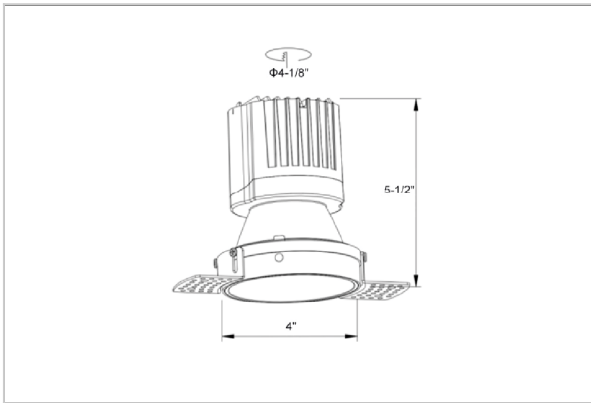

Olivio Down Lights

ITEM SKU#: 662187498461

Product Code : IK-ROLIVIODL-15W-40K-BL-90C-60D

Voltage	100 - 277 V AC, 50-60 Hz
Lumen Output	1423.43lm
Power	15W
Efficacy	140lm/w
CCT	4000K
CRI	>90
Beam Angle	60°
Light Distribution	Wide flood
LED Type	COB
LED Light Source	Osram SOLERIQ S 19
Start Time	Instant
Driver	Stand Alone (included)
Operating Position	Non - Swiveling Type
Dimming	On-Off / Triac / 0-10 V
Construction	Round
Mounting Type	Recessed
Heads	Single Head
Body Material	Aluminium Die cast
Finish	Black
Height	4-7/8"
Diameter	4-1/2"
Cut Out	3"
Optics	Darklight Technology Black, Silver
Application Area	Guest Room, Corridor, Restaurant, Meeting Room Club, Hall, Hotel Entrance

Beam Spread (Options)

Spot 15°		Medium 24°		Flood 38°		Wide Flood 60°	
ft	Ø	ft	Ø	ft	Ø	ft	Ø
3.0	0.72	3.0	1.41	3.0	2.03	3.0	3.15
9.0	2.15	9.0	4.22	9.0	6.09	9.0	9.45
15.0	3.58	15.0	7.04	15.0	10.15	15.0	15.75