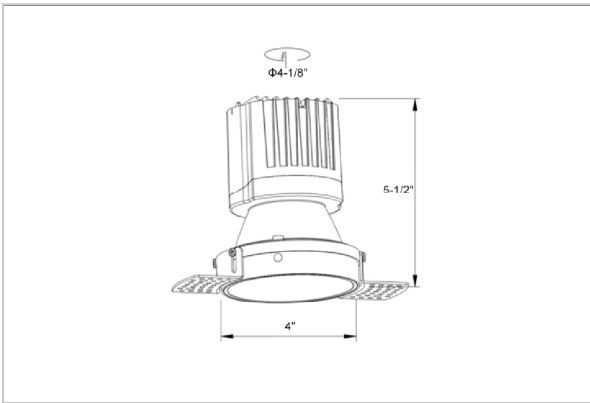

Olivio Down Lights

ITEM SKU#: 662187498454

Product Code : IK-ROLIVIODL-15W-35K-BL-90C-60D

Voltage	100 - 277 V AC, 50-60 Hz
Lumen Output	1355.65lm
Power	15W
Efficacy	140lm/w
CCT	3500K
CRI	>90
Beam Angle	60°
Light Distribution	Wide flood
LED Type	COB
LED Light Source	Osram SOLERIQ S 19
Start Time	Instant
Driver	Stand Alone (included)
Operating Position	Non - Swiveling Type
Dimming	On-Off / Triac / 0-10 V
Construction	Round
Mounting Type	Recessed
Heads	Single Head
Body Material	Aluminium Die cast
Finish	Black
Height	4-7/8"
Diameter	4-1/2"
Cut Out	3"
Optics	Darklight Technology Black, Silver
Application Area	Guest Room, Corridor, Restaurant, Meeting Room Club, Hall, Hotel Entrance

Beam Spread (Options)

Spot 15°		Medium 24°		Flood 38°		Wide Flood 60°	
ft	Ø	ft	Ø	ft	Ø	ft	Ø
3.0	0.72	3.0	1.41	3.0	2.03	3.0	3.15
9.0	2.15	9.0	4.22	9.0	6.09	9.0	9.45
15.0	3.58	15.0	7.04	15.0	10.15	15.0	15.75

Olivio, a round LED downlight made of aluminum die cast with high quality powder coated luminaire housing and optimum heat sink. Specular reflector & power grid /global connectors available with isolated LED Driver using Ultra bright OSRAM COB.