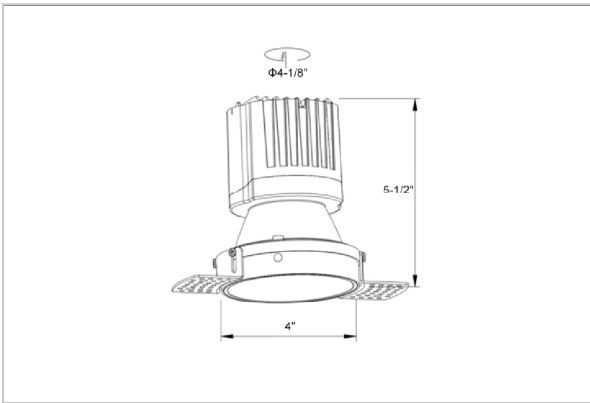

Olivio Down Lights

ITEM SKU#: 662187498331

Product Code : IK-ROLIVIODL-15W-35K-BL-90C-15D

Voltage	100 - 277 V AC, 50-60 Hz
Lumen Output	1350.72lm
Power	15W
Efficacy	140lm/w
CCT	3500K
CRI	>90
Beam Angle	15°
Light Distribution	Spot
LED Type	COB
LED Light Source	Osram SOLERIQ S 19
Start Time	Instant
Driver	Stand Alone (included)
Operating Position	Non - Swiveling Type
Dimming	On-Off / Triac / 0-10 V
Construction	Round
Mounting Type	Recessed
Heads	Single Head
Body Material	Aluminium Die cast
Finish	Black
Height	4-7/8"
Diameter	3-1/2"
Cut Out	3"
Optics	Darklight Technology Black, Silver
Application Area	Guest Room, Corridor, Restaurant, Meeting Room Club, Hall, Hotel Entrance

Beam Spread (Options)

Spot 15°		Medium 24°		Flood 38°		Wide Flood 60°	
ft	Ø	ft	Ø	ft	Ø	ft	Ø
3.0	0.72	3.0	1.41	3.0	2.03	3.0	3.15
9.0	2.15	9.0	4.22	9.0	6.09	9.0	9.45
15.0	3.58	15.0	7.04	15.0	10.15	15.0	15.75

Olivio, a round LED downlight made of aluminum die cast with high quality powder coated luminaire housing and optimum heat sink. Specular reflector & power grid /global connectors available with isolated LED Driver using Ultra bright OSRAM COB.