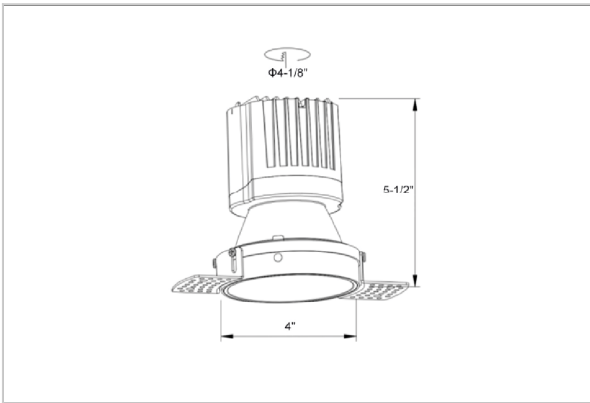

Olivio Down Lights

ITEM SKU#: 662187498324

Product Code : IK-ROLIVIODL-15W-30K-BL-90C-15D

Voltage	100 - 277 V AC, 50-60 Hz
Lumen Output	1286.4lm
Power	15W
Efficacy	140lm/w
CCT	3000K
CRI	>90
Beam Angle	15°
Light Distribution	Spot
LED Type	COB
LED Light Source	Osram SOLERIQ S 19
Start Time	Instant
Driver	Stand Alone (included)
Operating Position	Non - Swiveling Type
Dimming	On-Off / Triac / 0-10 V
Construction	Round
Mounting Type	Recessed
Heads	Single Head
Body Material	Aluminium Die cast
Finish	Black
Height	4-7/8"
Diameter	3-1/2"
Cut Out	3"
Optics	Darklight Technology Black, Silver
Application Area	Guest Room, Corridor, Restaurant, Meeting Room Club, Hall, Hotel Entrance

Beam Spread (Options)

Spot 15°		Medium 24°		Flood 38°		Wide Flood 60°	
ft	Ø	ft	Ø	ft	Ø	ft	Ø
3.0	0.72	3.0	1.41	3.0	2.03	3.0	3.15
9.0	2.15	9.0	4.22	9.0	6.09	9.0	9.45
15.0	3.58	15.0	7.04	15.0	10.15	15.0	15.75

Olivio, a round LED downlight made of aluminum die cast with high quality powder coated luminaire housing and optimum heat sink. Specular reflector & power grid /global connectors available with isolated LED Driver using Ultra bright OSRAM COB.