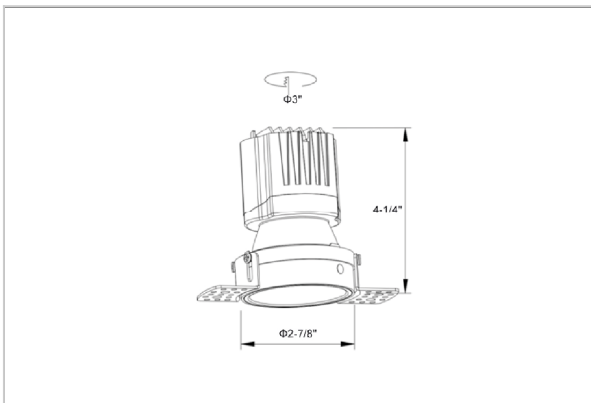

Olivio Down Lights

ITEM SKU#: 662187498263

Product Code : IK-ROLIVIODL-8W-40K-BL-90C-38D

Voltage	100 - 277 V AC, 50-60 Hz
Lumen Output	753.55lm
Power	8W
Efficacy	140lm/w
CCT	4000K
CRI	>90
Beam Angle	38°
Light Distribution	Flood
LED Type	COB
LED Light Source	Osram SOLERIQ S 19
Start Time	Instant
Driver	Stand Alone (included)
Operating Position	Non - Swiveling Type
Dimming	On-Off / Triac / 0-10 V
Construction	Round
Mounting Type	Recessed
Heads	Single Head
Body Material	Aluminium Die cast
Finish	Black
Height	4"
Diameter	6-1/2"
Cut Out	3"
Optics	Darklight Technology Black, Silver
Application Area	Guest Room, Corridor, Restaurant, Meeting Room Club, Hall, Hotel Entrance

Beam Spread (Options)

Spot 15°		Medium 24°		Flood 38°		Wide Flood 60°	
ft	Ø	ft	Ø	ft	Ø	ft	Ø
3.0	0.72	3.0	1.41	3.0	2.03	3.0	3.15
9.0	2.15	9.0	4.22	9.0	6.09	9.0	9.45
15.0	3.58	15.0	7.04	15.0	10.15	15.0	15.75

Olivio, a round LED downlight made of aluminum die cast with high quality powder coated luminaire housing and optimum heat sink. Specular reflector & power grid /global connectors available with isolated LED Driver using Ultra bright OSRAM COB.